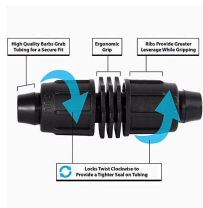

Rain Bird Twist Lock Coupling - 3/4"

RGX43280

Details

Rain Bird's complete line of Twist Lock Fittings simplify the installation of all industry-standard 1/2", 3/4" and 1" dripline and distribution tubing. They provide an even tighter seal on tubing by using high quality barbs and twist-locking nuts. Their unique barb design reduces insertion force while maintaining a secure fit. Ideal for use with Rain Bird XFD, XFS and XFCV dripline, XF blank tubing, XT700, XBS and QF Header distribution tubing. Models include couplings, elbows, tees, caps, and MPT threaded adapters.