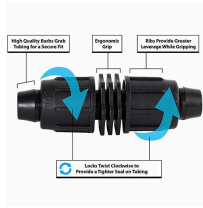

Rain Bird Twist Lock Adapter - 1/2" Mpt

RGX43263

Details

Rain Bird's complete line of Twist Lock Fittings simplify the installation of all industry-standard 1/2", 3/4" and 1" dripline and distribution tubing. They provide an even tighter seal on tubing by using high quality barbs and twist-locking nuts. Their unique barb design reduces insertion force while maintaining a secure fit. Ideal for use with Rain Bird XFD, XFS and XFCV dripline, XF blank tubing, XT700, XBS and QF Header distribution tubing. Models include couplings, elbows, tees, caps, and MPT threaded adapters.

Specifications

Manufacturer	Rain Bird
Manufacturer's	TLF-MPT6-0600
Model No	

Evergreen

C/. Bartomeu Amat, 2, Entlo 1 Terrassa, 08225
+34 931 130 054

<https://evergreen.rrproducts.com/>