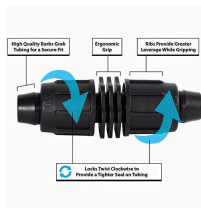

Evergreen

C/. Bartomeu Amat, 2, Entlo 1 Terrassa, 08225
+34 931 130 054

<https://evergreen.rrproducts.com/>