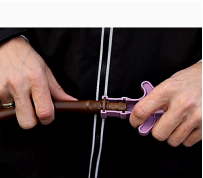

Evergreen

C/. Bartomeu Amat, 2, Entlo 1 Terrassa, 08225
+34 931 130 054

<https://evergreen.rrproducts.com/>