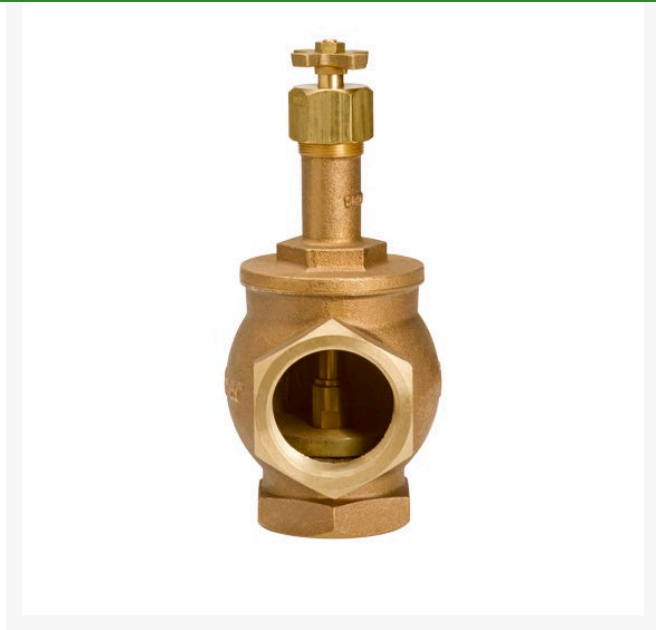

Valve - Brass Angle 1-1/4 NPT

RGVBM12

Details

Available in sizes from 3/4" to 3" NPT inlet/outlet. Union on outlet side of valve on VBM25 & VBM30 models. Heavy duty cast brass construction. Corrosion resistant. Removable bonnet and internal assembly for easy service and cleaning. Free-rotating seat disc serviceable without removing valve body from the pipe line. Flow control stem with cast brass cross handle for manual valve key. Designed to provide low friction-loss performance. British Pipe Thread available (BS), except VBM07.