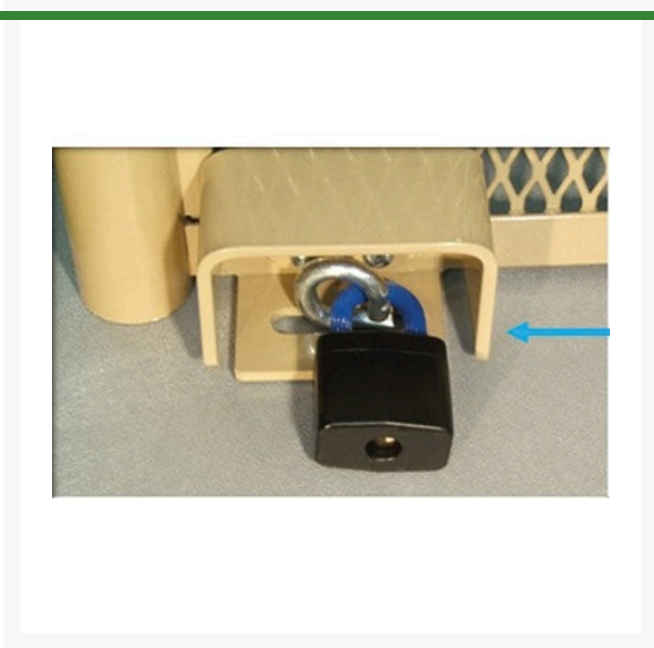

Lock Shield Bracket - Lsb Kit

RGSE1082

Specifications

Manufacturer

GuardShack

Evergreen

C/. Bartomeu Amat, 2, Entlo 1 Terrassa, 08225
+34 931 130 054

<https://evergreen.rrproducts.com/>