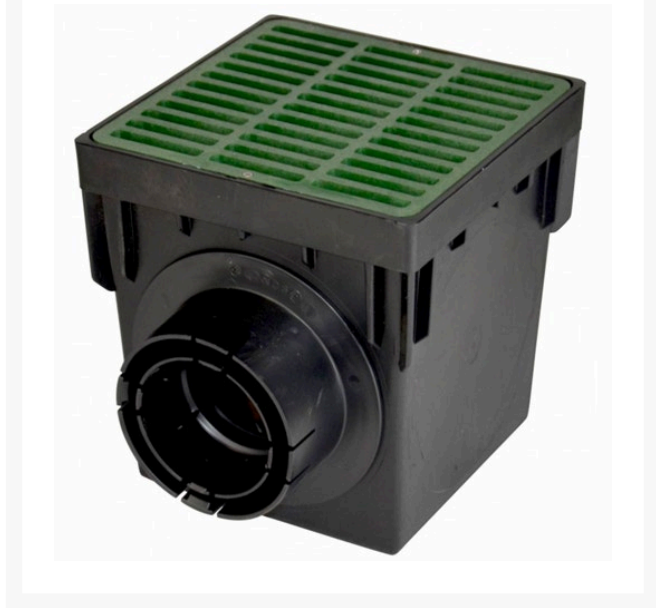

Basin - 9" Kit with Grate Green

RGN900GRKIT

Specifications

Manufacturer	NDS
Basin Size	9 in

Evergreen

C/. Bartomeu Amat, 2, Entlo 1 Terrassa, 08225
+34 931 130 054

<https://evergreen.rrproducts.com/>