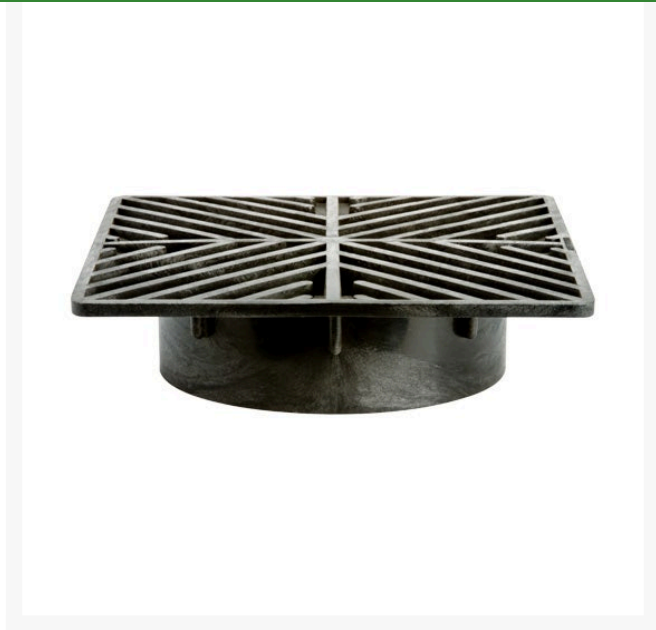

Square Grate - 5" Black

RGN132

Details

Ideal for patios, lawn areas and walkways. Do not use in areas subject to vehicular traffic. 5" Square Grate, fits 4" S/D Pipe Fittings, 3" Bellend & 3" Corrugated

Specifications

Manufacturer	NDS
Color	Black
Dimensions	5 in
Grate Size	5 in

Evergreen

C/. Bartomeu Amat, 2, Entlo 1 Terrassa, 08225
+34 931 130 054

<https://evergreen.rrproducts.com/>