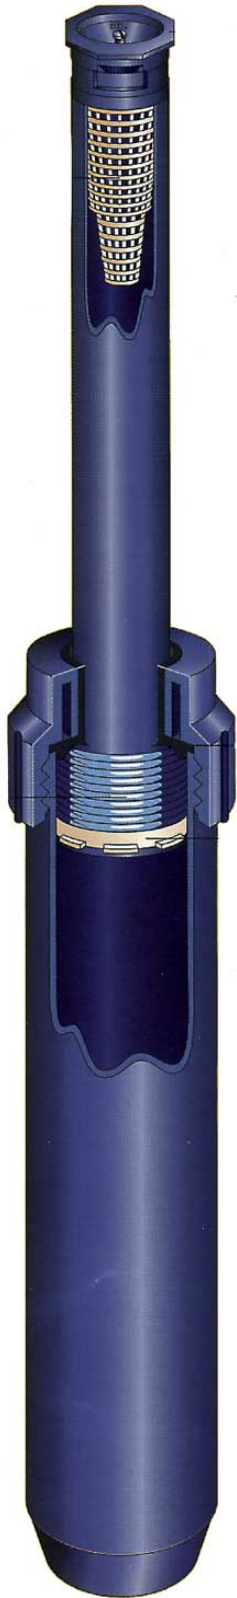

K-Rain Pop-Up Sprinkler - 6

RGK76001

Details

K-Spray pop-ups and nozzles are designed to provide a steady, consistent fall-out of water in 3", 4", 5" and 6" pop-up heights, K-Sprays can be used with K-Rain's 12 interchangeable fixed nozzles or K-Rain's adjustable nozzles. K-Spray pop-ups are ideal for watering small grass areas, ground cover or shrubs. A shrub adapter is available for use with K-Rain nozzles and can be threaded directly on to an above ground riser. K-Spray pop-ups include a stainless steel retraction spring for reliable retraction in all soil conditions. A friction clutch ring allows the pop-up riser to be turned to direct the water flow. K-Spray pop-ups have a 1/2" NPT female thread inlet. Nozzles have male threads. (12.7mm) per hour nozzle trajectory: Standard 260, low angle 120. Available in 12' and 15' models.

Specifications

Manufacturer	K-Rain
--------------	--------

Evergreen

C/. Bartomeu Amat, 2, Entlo 1 Terrassa, 08225
+34 931 130 054

<https://evergreen.rrproducts.com/>