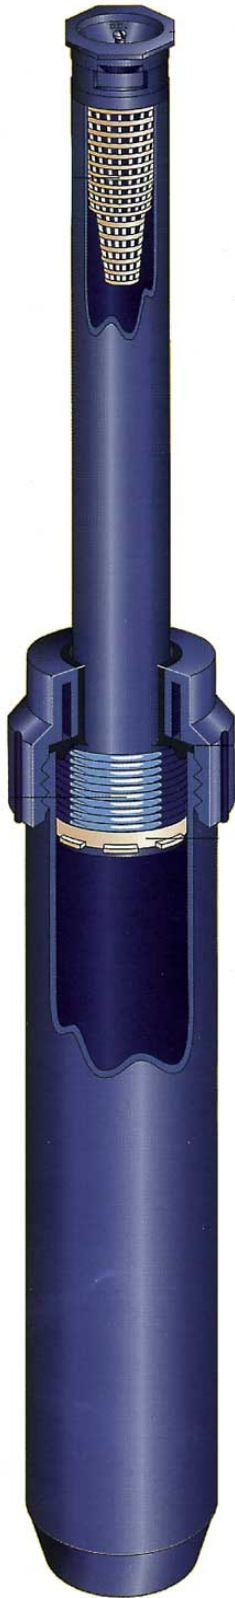

K-Rain Pop-Up Sprinkler - 3

RGK73001

Details

K-Spray pop-ups and nozzles are designed to provide a steady, consistent fall-out of water in 3", 4", 5" and 6" pop-up heights, K-Sprays can be used with K-Rain's 12 interchangeable fixed nozzles or K-Rain's adjustable nozzles. K-Spray pop-ups are ideal for watering small grass areas, ground cover or shrubs. A shrub adapter is available for use with K-Rain nozzles and can be threaded directly on to an above ground riser. K-Spray pop-ups include a stainless steel retraction spring for reliable retraction in all soil conditions. A friction clutch ring allows the pop-up riser to be turned to direct the water flow. K-Spray pop-ups have a 1/2" NPT female thread inlet. Nozzles have male threads. (12.7mm) per hour nozzle trajectory: Standard 260, low angle 120. Available in 12' and 15' models.

Specifications

Manufacturer	K-Rain
--------------	--------

Evergreen

C/. Bartomeu Amat, 2, Entlo 1 Terrassa, 08225
+34 931 130 054

<https://evergreen.rrproducts.com/>