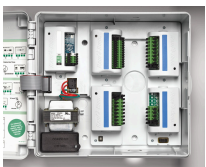

Rain Bird Esp-Lx 8-STATION Module

RGF42210

Details

The ESP-LX Basic Controller offers basic irrigation programming options you need for commercial sites. The simple dial makes programming the controller straightforward, and easy-to-understand menu options guide you through set-up. The ESP-LX Basic is the first controller to offer both English and Spanish on one dial. With 48-station capacity, four independent programs and up to eight start times for each station the ESP-LX Basic offers flexible scheduling options. Basic water management features such as Cycle+Soak, seasonal adjust, station delay, and SimulStations are available to meet unique site requirements.

- Adds 8 additional stations to Rain Bird ESP-LX Series modular controllers.
- Can be installed in any available slot.
- Hot-swappable 8-station expansion module can be installed without powering down the controller.
- Compatible with Rain Bird ESP-LXME, ESP-LXMEF and ESP-LX Basic series Irrigation controllers.