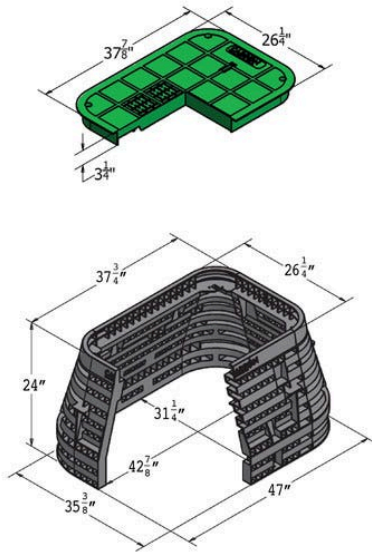

Carson Valve Box w/Lid 2436 - Black-Green

RGC24361073

Specifications

Manufacturer

Carson

Evergreen

C/. Bartomeu Amat, 2, Entlo 1 Terrassa, 08225
+34 931 130 054

<https://evergreen.rrproducts.com/>