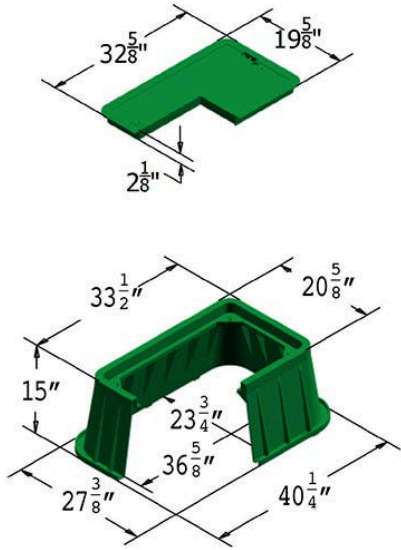

Carson Valve Box w/Lid 1730 - Green Blank Lblt RGC17301111

Specifications

Manufacturer

Carson

Evergreen

C/. Bartomeu Amat, 2, Entlo 1 Terrassa, 08225
+34 931 130 054

<https://evergreen.rrproducts.com/>