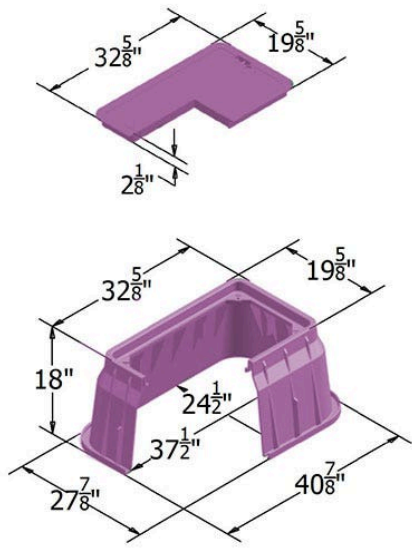

Carson Valve Box w/Lid 1730 - Purple

Rcwndndes Lblt

RGC17301091

Specifications

Manufacturer

Carson

Evergreen

C/. Bartomeu Amat, 2, Entlo 1 Terrassa, 08225
+34 931 130 054