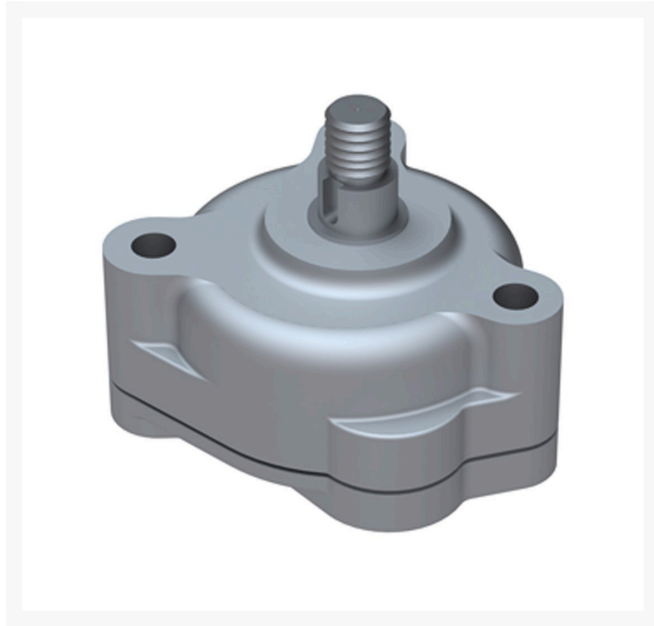

Oil Pump Assy

R100-2002

Replaces

Toro 100-2002

Specifications

Manufacturer R&R Products

Fits Models

Toro Greensmaster TriFlex 3400
Toro Greensmaster TriFlex 3420
Toro Groundsmaster 3500-G
Toro Workman HDX
Toro Workman HDX-D
Toro Workman MDX-D
Toro Z Master Professional 6000
Toro Z Master Professional 7000