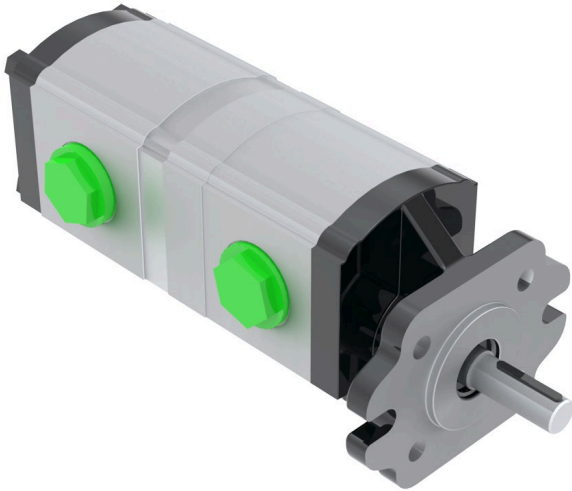

Hydraulic Pump Assy

R115-7787

Replaces

Toro

115-7787

Specifications

Manufacturer

R&R Products