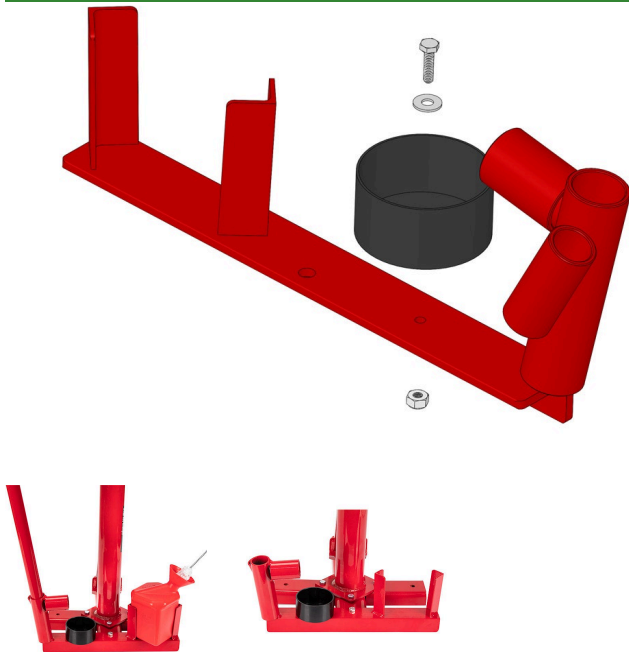

Tool Rack - Tire Changer

R100-15

Specifications

Manufacturer

R&R Products

Replacement Parts

R301504

Locknut - ESNA 1/4-20

R453023

Washer - Flat 1/4

RP1471-1

Bolt - Hex HD 1/4-20 x

1

Evergreen

C/. Bartomeu Amat, 2, Entlo 1 Terrassa, 08225
+34 931 130 054

<https://evergreen.rrproducts.com/>