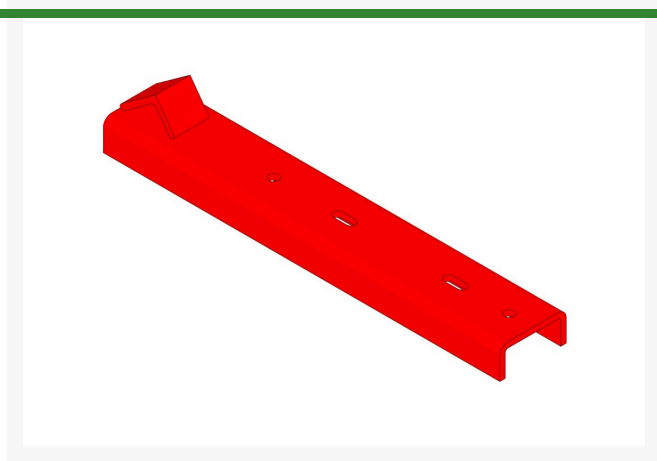

Long Base - Changing Stand

R100-13

Specifications

Manufacturer

R&R Products

Evergreen

C/. Bartomeu Amat, 2, Entlo 1 Terrassa, 08225
+34 931 130 054

<https://evergreen.rrproducts.com/>