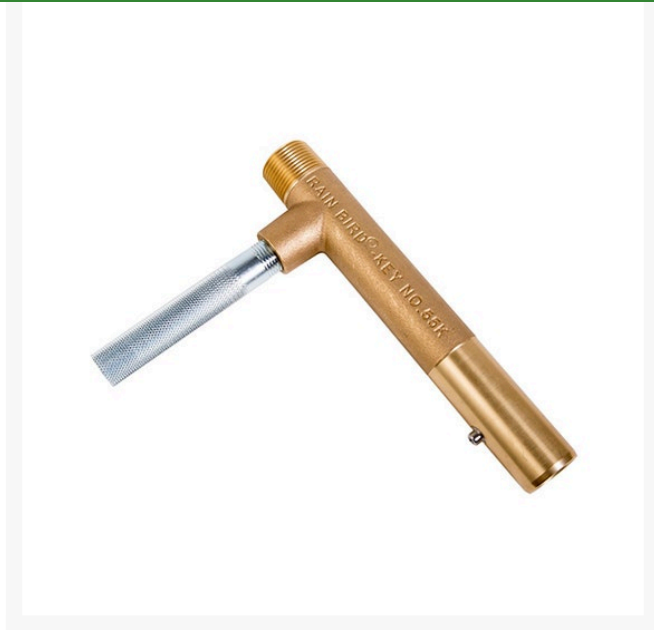

Rain Bird I55K - Brass Quick Coupling

Key 1" BSP Top

RGB13401

Details

Industrial-strength brass quick-coupling valves for convenient water access in potable and non-potable systems. Rugged, red brass construction for long life and reliable performance. Reliable operation with strong corrosion-resistant stainless steel spring.