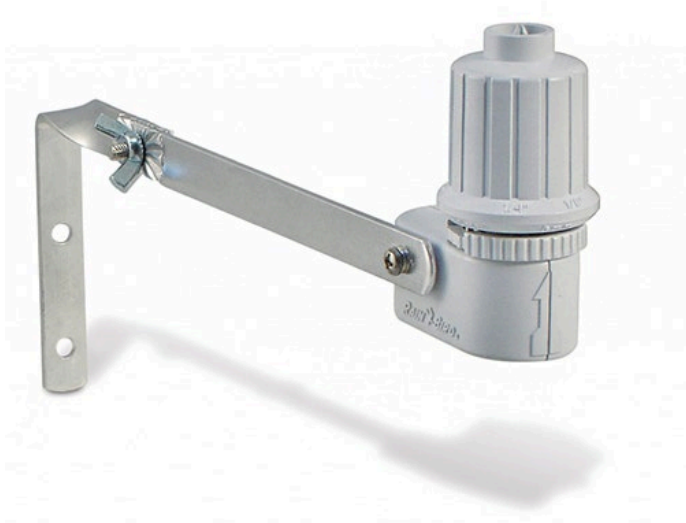

# Rain Bird Wired Rain Sensor w/Bracket

RGA61200

## Details

The Rain Bird RSD Series Rain Sensor automatically shuts off your sprinkler system when it rains, so you don't have to worry when you're home or away. The RSD Series Rain Sensor easily connects to most irrigation system controllers. RSD Series Rain Sensors offers flexible, multiple rainfall settings which are quick and easy to adjust with a twist of the dial.