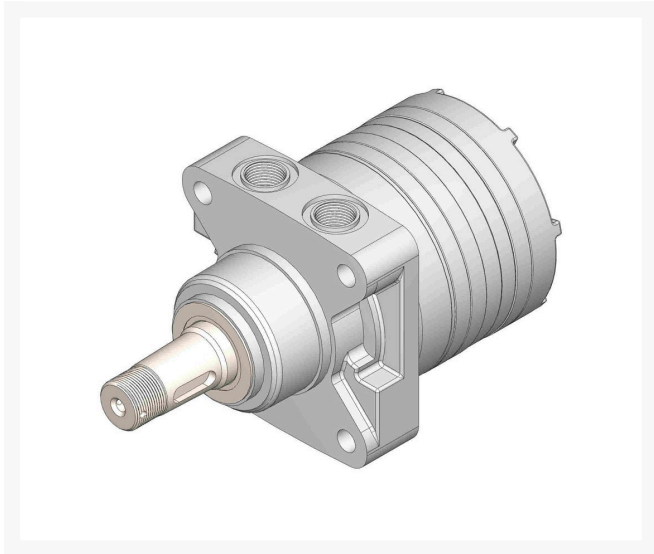

Hydraulic Motor - Wheel LH

R114-8857

Replaces
Toro 114-8857

Specifications
Manufacturer R&R Products

Fits Models
Toro Groundsmaster 4300-D
Toro Reelmaster 5210-D
Toro Reelmaster 5410-D
Toro Reelmaster 5510-D
Toro Reelmaster 5610-D