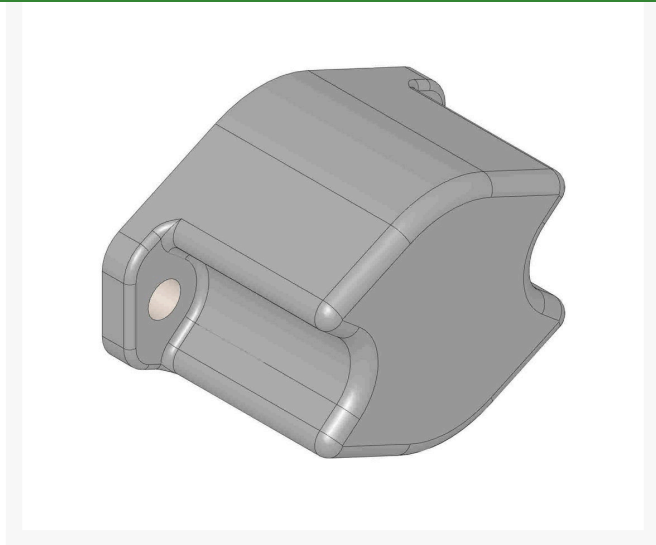

Roller End - Cap Black Reel Brg Housing

R10-5080B

Specifications

Manufacturer

R&R Products

Evergreen

C/. Bartomeu Amat, 2, Entlo 1 Terrassa, 08225
+34 931 130 054

<https://evergreen.rrproducts.com/>