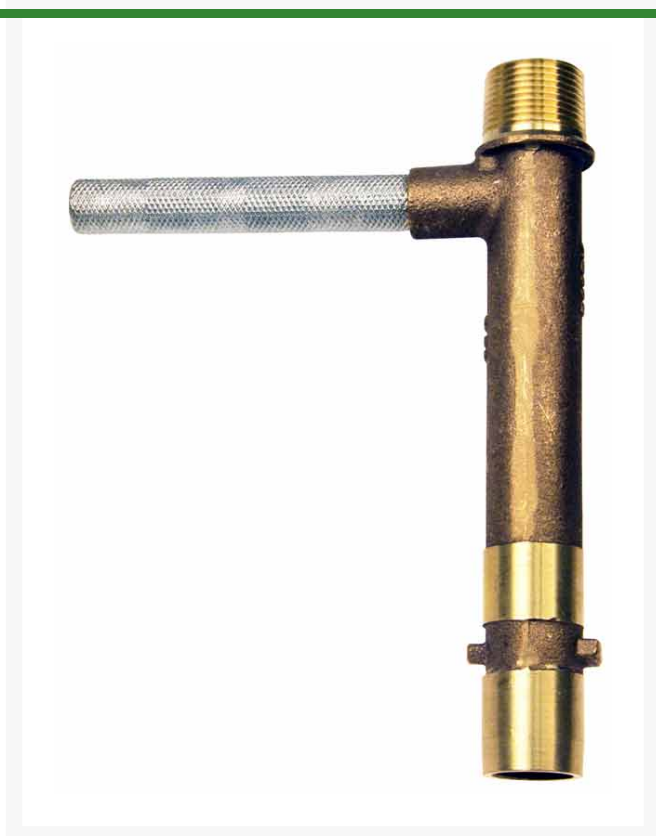

# Key - Quick Coupler 1 Double Slot

RG55K

## Details

Lid stays closed by strong positive action spring. High visibility Tuff Top or brass lids available. Constructed of solid red brass for durability, economy, and recyclability. Available with Acme threaded outlet (QB44 Series only) (AT). Wrench flats at base for easy installation. Drain hole in body to minimize debris collection. Chevron-shaped wiper seal to reduce leakage around key while inserted. Flow ranges from 5 - 100 gpm. Handles pressures up to 150 psi. British version available (BS). Five-year warranty.