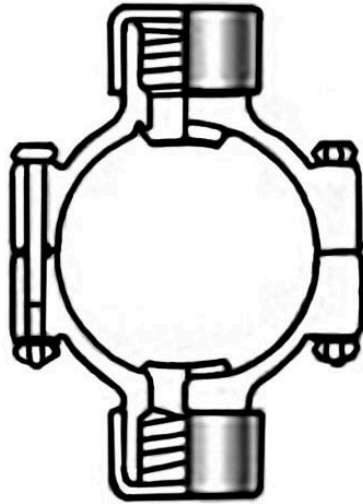

# 12x4 PVC Clmp Sdl D/O Sr Fpt EPDM S

RG469SE664SR

## Specifications

Manufacturer  
Seal Type

Spears  
EPDM