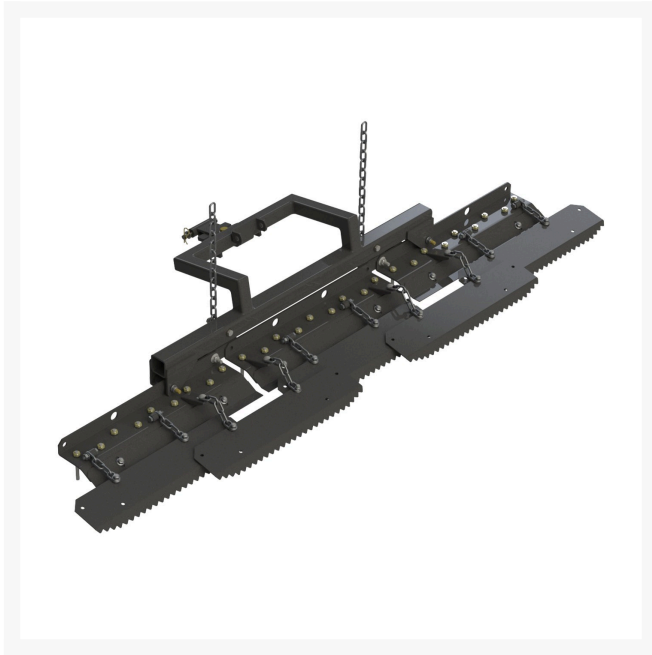

Tooth Rake to Fit Standard Mounting Hitch

R08812

Details

The Tooth Rake attachment with Standard Hitch may be used in wet or dry conditions to quickly scarify, smooth and groom. 72" (193cm) width, 5 rake sections, 27 adjustable prongs.

- Quickly scarify, smooth, and groom in wet or dry conditions
- 5 rake sections
- 27 adjustable prongs

Replaces

R&R Products	08812
Toro	08812

Specifications

Manufacturer	R&R Products
Application Width	72 in

Fits Models

R&R Products Sand Max 216
R&R Products Sand Max 316
Toro Sand Pro 2020
Toro Sand Pro 3020
Toro Sand Pro 5020

Evergreen

C/. Bartomeu Amat, 2, Entlo 1 Terrassa, 08225
+34 931 130 054

<https://evergreen.rrproducts.com/>