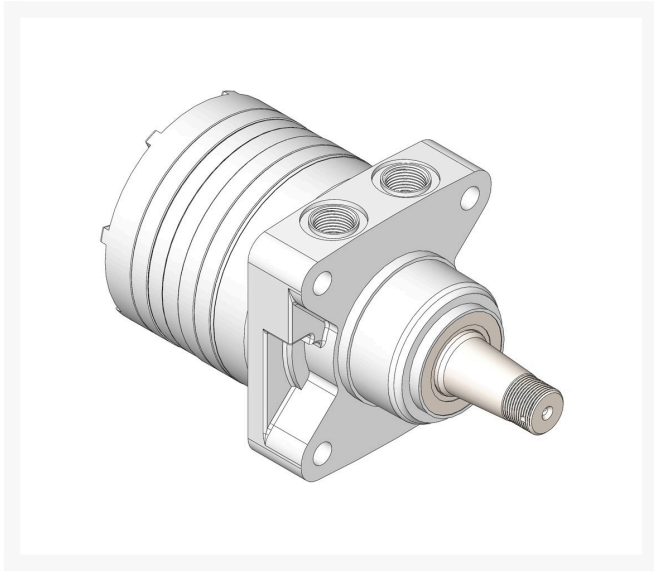

Hydraulic Motor - Wheel

R108-2949

Replaces
Toro 108-2949

Specifications
Manufacturer R&R Products

Fits Models
R&R Products Sand Max 416
R&R Products Sand Max 516
R&R Products Sand Max 518
R&R Products Sand Max 521LP
Toro Sand Pro 3040
Toro Sand Pro 5040