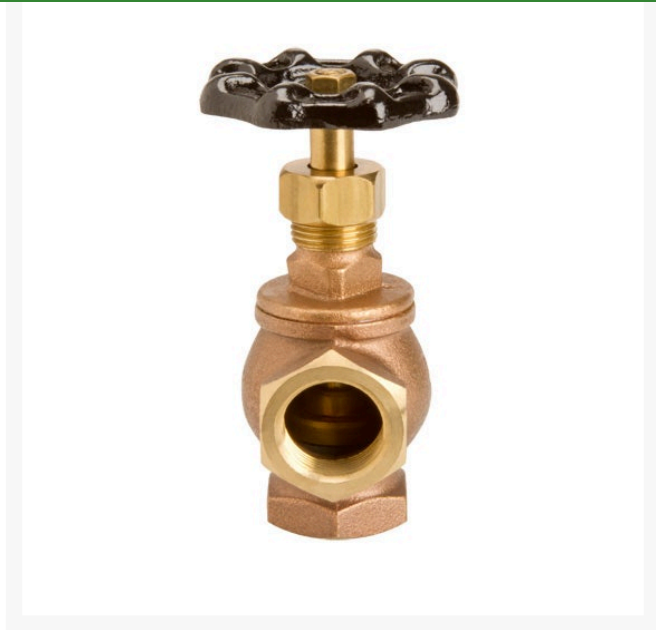

Valve - 1-1/4 Angle RG125AVUW

Specifications

Manufacturer

R&R Products

Evergreen

C/. Bartomeu Amat, 2, Entlo 1 Terrassa, 08225
+34 931 130 054

<https://evergreen.rrproducts.com/>