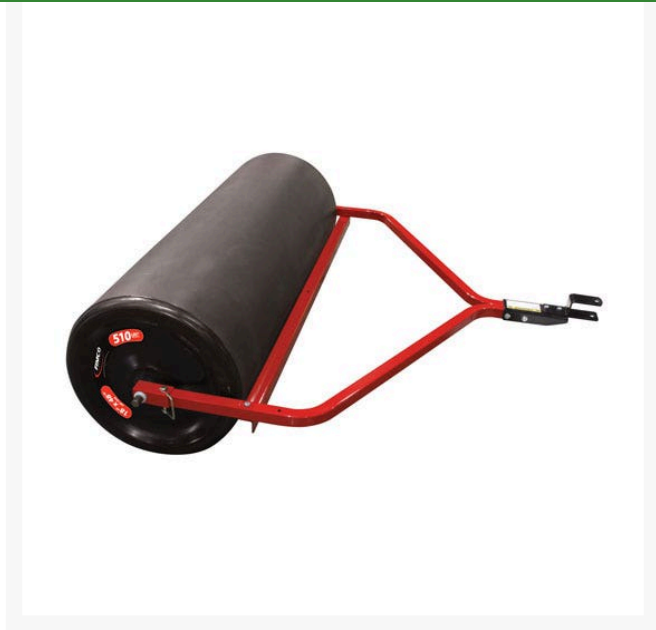

Fimco Poly Lawn Roller - 18in x 48in

RFLRP1848

Details

Lawn rollers level turf to combat the effects of freezing, burrowing animals, wheel track ruts, and can be used for packing seeding and soil for newly laid sod. The durable polyethylene roller drum resists rust and dents. The steel roller drum and end cap are manufactured with heavy, 14-gauge steel. Fill with water or sand. Rollers are lightweight when empty for easy transport and storage. Rounded end caps prevent gouging or marking. Includes 1" hitch tubes and tow hitch.

- 48" wide roller drum for fast coverage; 18" diameter
- Rounded end caps prevent gouging and ruts
- Polyethylene drum resists rust and dents
- Lightweight when empty, for easy transportation and storage
- Common hitch pin attachment for easy use with any vehicle
- Includes 1" hitch tubes and tow hitch
- Provides level surface to combat effects of freezing, burrowing animals, and wheel track ruts
- Effectively packs new seeding and soil to root contact for newly laid sod
- May be filled with water or sand
- 63 lbs, 510 lbs with water