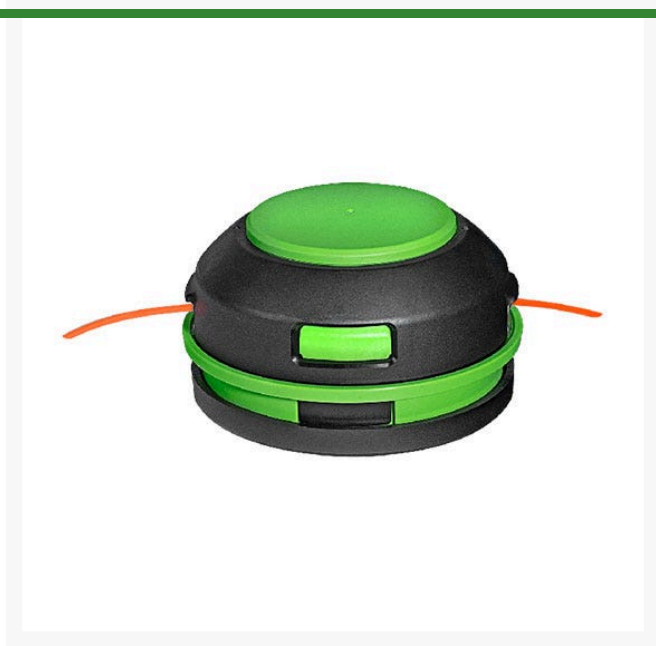

EGO 15in String Trimmer Auto-Wind Trimmer Head

REGAH1520

Details

For use with the EGO POWERLOAD 15 in. String Trimmer (ST1520 and ST1520S). The number one customer complaint with any string trimmer is line replacement. EGO has taken this pain point away with the World's 1st EGO POWERLOAD trimmer head. Rewind your line faster, simply insert the line into the head and press the POWERLOAD button. The 15 in. cutting swath, bump-head line advancement and professional-grade 0.095 in. cutting line make this tool truly professional grade. EGO parts are designed specifically for your EGO POWER+ products and offer the highest quality, performance and value.

- 15 in. String Trimmer Auto-Wind Trimmer Head
- Dual Feed .095in. Twist String Trimmer Line
- Pre-wound Head with 16ft of Professional Grade Line

Specifications

Manufacturer EGO

Evergreen

C/. Bartomeu Amat, 2, Entlo 1 Terrassa, 08225
+34 931 130 054