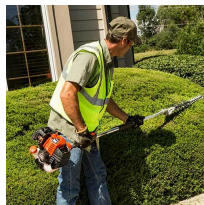

Echo SHC-2620S Shafted Hedge Trimmer 25.4CC 42 in. RECSHC2620S

Details

The X-Series ECHO hedge trimmer SHC-2620S combines exceptional reach and light weight for outstanding cutting performance. Exclusive 7 degree angle on shaft, positions the bush trimmer user away from material being cut for better visibility and less interference. The 4.6:1 gear ratio provides outstanding torque for superior bush hedger cutting performance. 25.4cc 42 in shaft length. 12.7 lb.

Please note: This product is considered either bulky or otherwise restricted from shipment by air, and will only be shipped ground freight.

- 25.4cc Professional-Grade, Two-Stroke Engine Manufactured from Military-Grade Magnesium
- 21 in. Double-Sided, Double-Reciprocating RazorEdge Blades for Long-Lasting sharpness
- 42 in. Shaft Enables Operator to Trim Tall Hedges
- Easy Start-Ability Especially for Re-starts in Hot, Dusty Climates
- Large 20.6 Fluid Ounce Fuel Tank for Extended Run Time Between Fill-Ups
- Tool-Less Access for Convenient In-Field Servicing
- Two-Stage Air Filtration System Dramatically Increases Cleaning Capability and Allows for Longer Maintenance Intervals
- Over-Molded Front and Rear Hand Grips for Extreme Comfort
- Offset Gear Case Design Provides Ideal Spacing Between User and cutting Surface
- 7 Degree Angled Shaft Provides a Wide-Angle View for Trimming Complex Shapes

Evergreen

C/. Bartomeu Amat, 2, Entlo 1 Terrassa, 08225
+34 931 130 054

<https://evergreen.rrproducts.com/>

Echo SHC-2620S Shafted Hedge Trimmer 25.4CC 42 in. REC SHC2620S

Specifications

Manufacturer	Echo
Blade Length	21 in
Engine Displacement	25.4 cc (1.6 cu in)
Fuel Capacity	20.6 fl oz
Shaft Length	42 in
Starting System	i-30
Weight (lbs)	13 lb