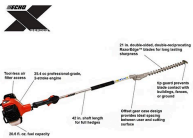

Echo SHC-2620S Shafted Hedge Trimmer 25.4CC 42 in. RECSHC2620S

Details

The X-Series ECHO hedge trimmer SHC-2620S combines exceptional reach and light weight for outstanding cutting performance. Exclusive 7 degree angle on shaft, positions the bush trimmer user away from material being cut for better visibility and less interference. The 4.6:1 gear ratio provides outstanding torque for superior bush hedger cutting performance. 25.4cc 42 in shaft length. 12.7 lb.

Please note: This product is considered either bulky or otherwise restricted from shipment by air, and will only be shipped ground freight.

- 25.4cc Professional-Grade, Two-Stroke Engine Manufactured from Military-Grade Magnesium
- 21 in. Double-Sided, Double-Reciprocating RazorEdge Blades for Long-Lasting sharpness
- 42 in. Shaft Enables Operator to Trim Tall Hedges
- Easy Start-Ability Especially for Re-starts in Hot, Dusty Climates
- Large 20.6 Fluid Ounce Fuel Tank for Extended Run Time Between Fill-Ups
- Tool-Less Access for Convenient In-Field Servicing
- Two-Stage Air Filtration System Dramatically Increases Cleaning Capability and Allows for Longer Maintenance Intervals
- Over-Molded Front and Rear Hand Grips for Extreme Comfort
- Offset Gear Case Design Provides Ideal Spacing Between User and cutting Surface
- 7 Degree Angled Shaft Provides a Wide-Angle View for Trimming Complex Shapes

Evergreen

C/. Bartomeu Amat, 2, Entlo 1 Terrassa, 08225
+34 931 130 054

<https://evergreen.rrproducts.com/>

Echo SHC-2620S Shafted Hedge Trimmer 25.4CC 42 in. REC SHC2620S

Specifications

Manufacturer	Echo
Blade Length	21 in
Engine Displacement	25.4 cc (1.6 cu in)
Fuel Capacity	20.6 fl oz
Shaft Length	42 in
Starting System	i-30
Weight (lbs)	13 lb