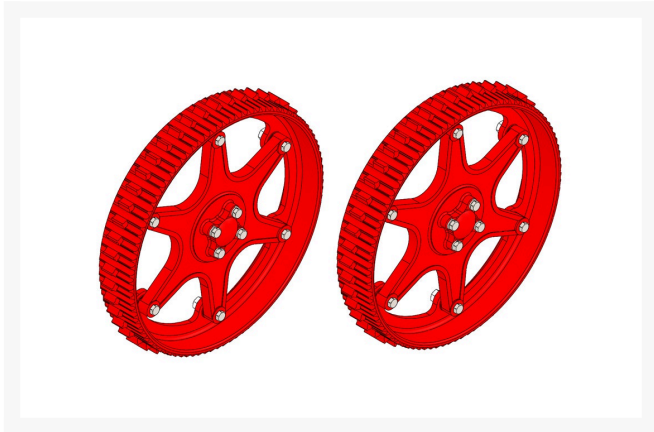

# Kit - 14 Steel Wheel (2 Ea)

R01343

### Details

Includes 12 ea: R3211-6 Capscrew, R3254-6 Washer, R800276 Nut; 8 ea: R3253-4 Washer, R5-1470 Capscrew; 2 ea: R5-1470 Rim, R5-2683 Spider Duct

### Replaces

Toro 01343

### Replacement Parts

R3211-6	Capscrew
R3253-4	Washer - Lock 5/16 Zinc
R3254-6	Washer - Lock 3/8
R5-1470	Capscrew - 5/16-18 x 1-1/2
R5-2682	Rim - Spartan Fwy 14 in
R5-2683	Spider - Wheel - Ductile Iron
R800276	Nut - 3/8-16 Hex Zinc