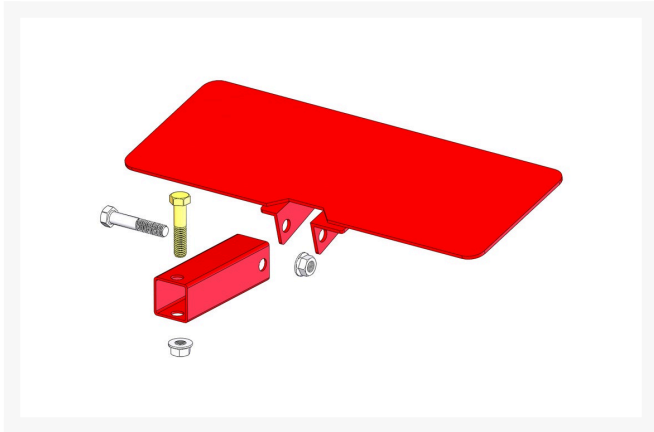

Kit - Grass Deflector

R01055

Details

Includes 2 ea: R3296-39 Locknut; 1 ea: R323-9 Bolt, R323-10 Bolt, R47-5340 Shield, R47-5380 Tube

Replaces

Toro 01055

Specifications

Manufacturer R&R Products

Fits Models

Toro Reelmaster Fairway

Replacement Parts

R47-5340	Shield - Grass
R47-5380	Tube - Pivot

Evergreen

C/. Bartomeu Amat, 2, Entlo 1 Terrassa, 08225
+34 931 130 054

<https://evergreen.rrproducts.com/>