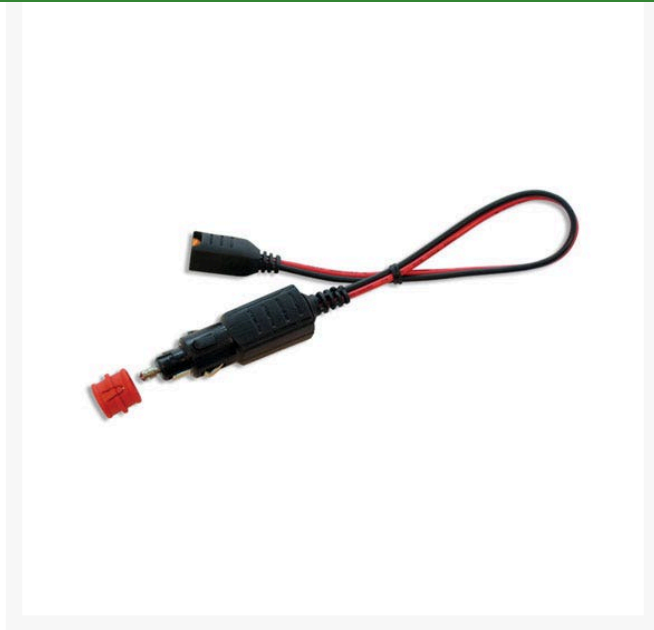

CTEK Comfort Connect Cig Plug

RCTK56-263

Details

Cig Plug enables charging the battery through the cigarette outlet - simply charge from the car! Note that the vehicle needs to have power on the cigarette outlet when not in use. Fits both 12 mm and 21 mm outlets. Maze-like strain relief for user's safety.

- Comfort Connect
- Works with UC 800, US 800, MULTI US 3300, MULTI US 7002, US 0.8, MUS 4.3
- 15.7 in. cable
- Fits 12 mm and 21 mm outlets

Specifications

Manufacturer

CTEK

Evergreen

C/. Bartomeu Amat, 2, Entlo 1 Terrassa, 08225
+34 931 130 054