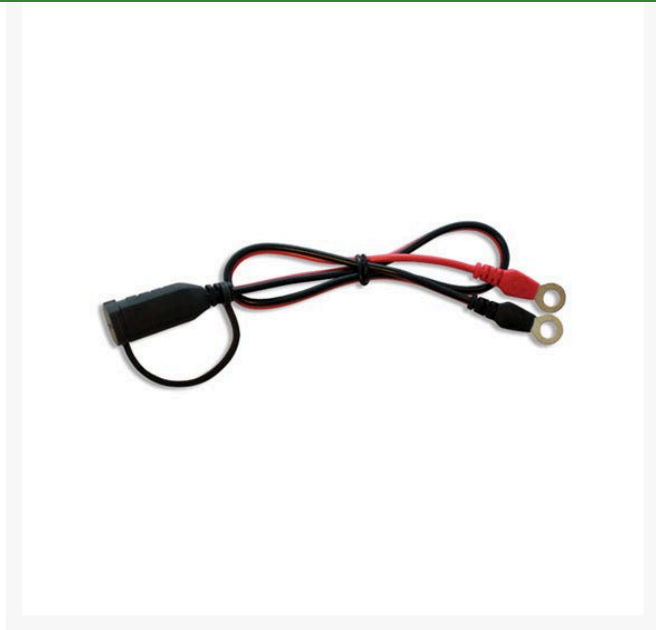

CTEK Comfort Connect M6

RCTK56-260

Details

Comfort Connect reaches even well hidden batteries in the vehicle quickly and easily. There is no need to hassle with battery clamps every time, just permanently mount Comfort Connect on every battery that needs charging and easily charge and maintain the batteries after use and for a prolonged life. Cable length 16".

- Comfort Connect M6, 1/4" (6.4mm)

Specifications

| | |
|--------------|-------|
| Manufacturer | CTEK |
| Length | 16 in |

Evergreen

C/. Bartomeu Amat, 2, Entlo 1 Terrassa, 08225
+34 931 130 054

<https://evergreen.rrproducts.com/>