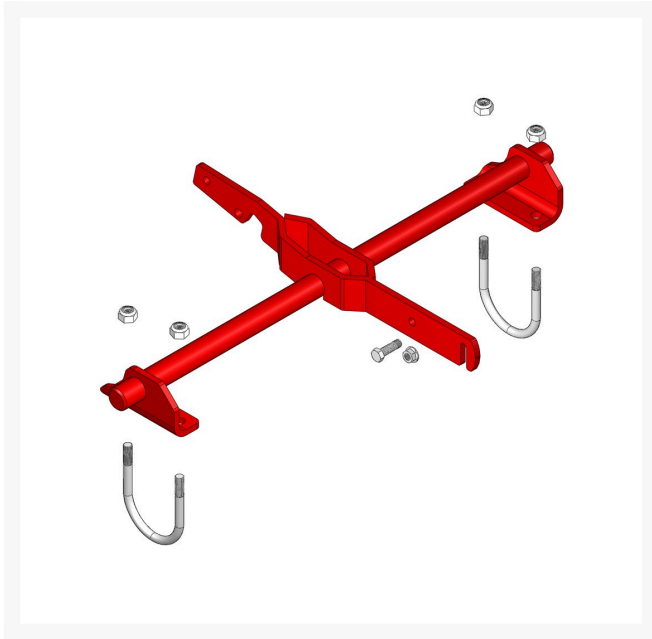

Adapter Kit - Fits Jac Pull Frame

R01050

Details

Includes 4 ea: R3296-48 Locknut; 2 ea: R49-0520 U-Bolt, 1 ea: R3296-39 Locknut, R400264 Bolt, R49-0540 Bracket

Replaces

Toro 01050

Specifications

Manufacturer R&R Products

Fits Models

Toro Reelmaster Fairway

Evergreen

C/. Bartomeu Amat, 2, Entlo 1 Terrassa, 08225
+34 931 130 054

<https://evergreen.rrproducts.com/>