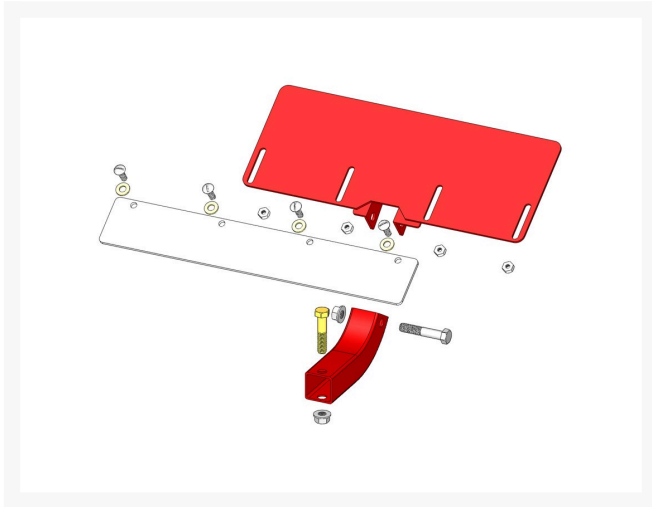

# Kit - Grass Deflector

R01030

## Details

Includes 8 ea: R3256-22 Washer; 4 ea: R3290-133 Screw, R3296-8 Locknut; 2 ea: R3296-39 Locknut; 1 ea: R323-9 Bolt, R323-10 Bolt, R51-0810 Shield, R51-0830 Shield, R51-0840 Tube

## Replaces

Toro 01055