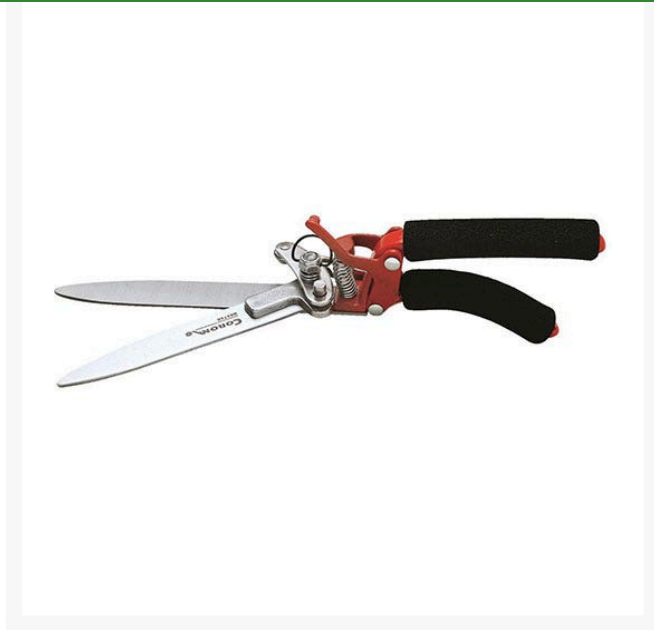

Corona Pump-Action Grass Shear - 5in

RCGS3760

Details

The Corona 5" Pump-Action Grass Shear has a professional scissor cutting action and resharpenable, high-carbon steel alloy blades that are fully heat treated for strength. These shears are strong enough to cut tough sod and ground cover with comfortable non-slip rubber grips on a cast aluminum body. Features an adjustable tension control.

- Professional scissor cutting action
- Resharpenable, high-carbon steel alloy blades
- Fully heat-treated for strength
- Comfortable, non-slip rubber grip
- Cuts tough sod and ground cover

Specifications

Manufacturer	Corona
Dimensions	5in
Weight (lbs)	1.3 lb

Evergreen

C/. Bartomeu Amat, 2, Entlo 1 Terrassa, 08225
+34 931 130 054

<https://evergreen.rrproducts.com/>