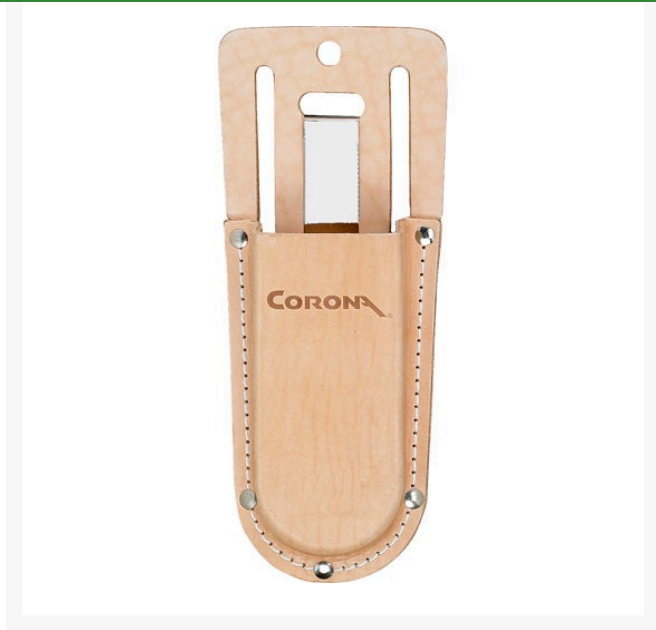

Corona Leather Scabbard - 5in

RCAC7220

Details

Top grain leather construction. Stitched and riveted for durability. Belt clip and loops included. Universal design fits most hand pruners.

- Quality leather for durability
- Belt clip & loops included
- Stitched and riveted for durability
- Fits most hand pruners

Specifications

Manufacturer	Corona
Length	5 in

Evergreen

C/. Bartomeu Amat, 2, Entlo 1 Terrassa, 08225
+34 931 130 054

<https://evergreen.rrproducts.com/>