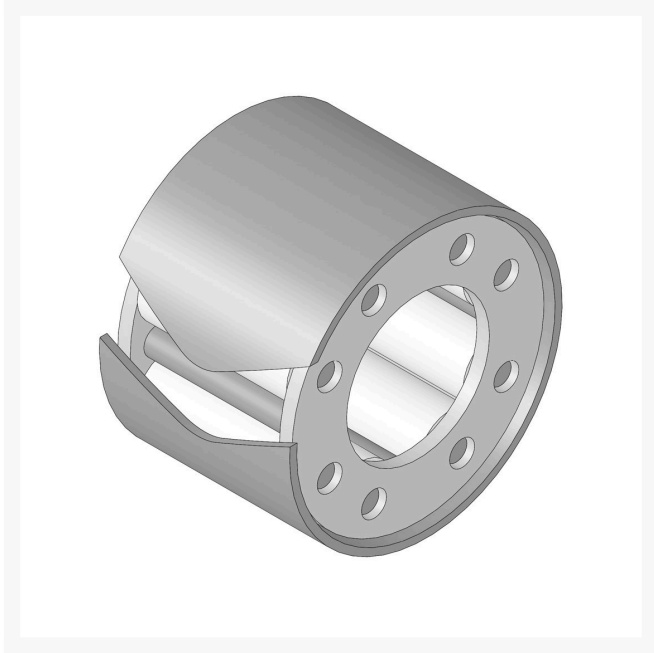

# Bearing - w/Sleeve

RAR-18

## Replaces

Roseman AR-18

## Replacement Parts

R91-0 Bearing - Steel Drum  
Roller  
R92-0 Sleeve - Steel Drum  
Roller