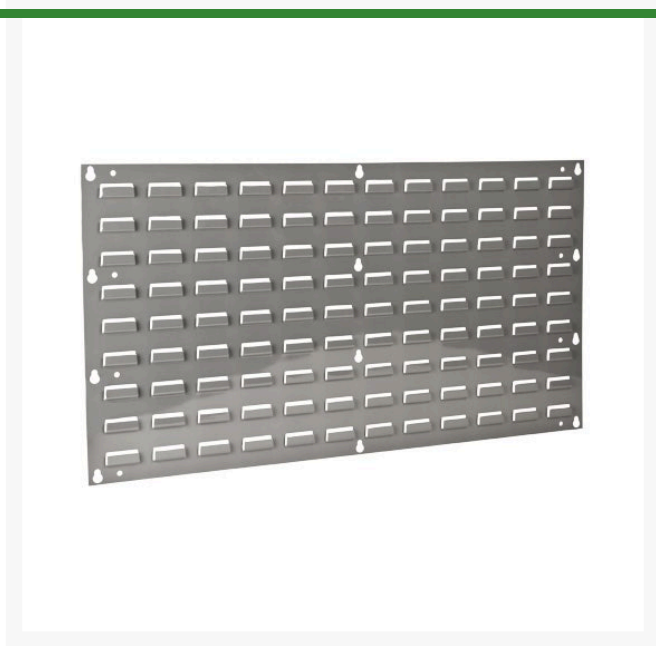

AkroBins Louvered Panel - 35-3/4 x 19

RAM30-636

Details

Louvered panels and racks allow all sizes of AkroBins to be arranged and rearranged in unlimited configurations. They may be wall mounted or mounted on benches, carts, or even inside cabinets. Freestanding louvered racks are also available.

- May be mounted on benches, carts or inside cabinets
- Louvered panels
- Accommodates all sizes of AkroBins
- Panel 35-3/4" x 19"

Specifications

Manufacturer

Akro-Mills

Evergreen

C/. Bartomeu Amat, 2, Entlo 1 Terrassa, 08225
+34 931 130 054