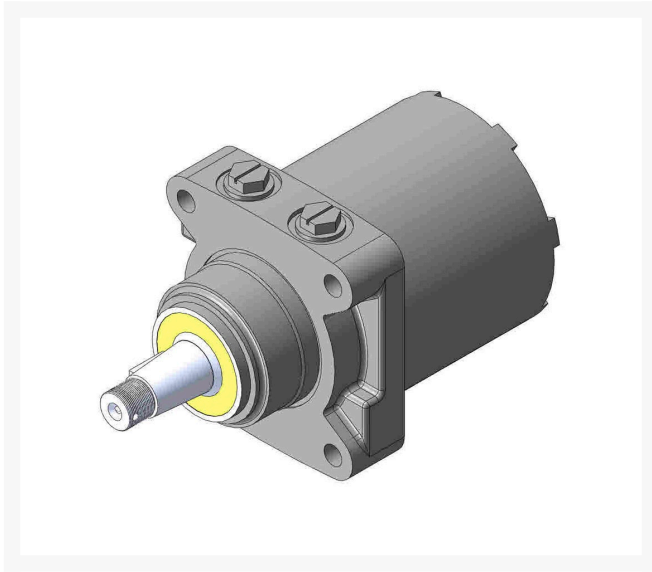

# Hydraulic Motor - Wheel

RAM123681

## Replaces

John Deere AM123681