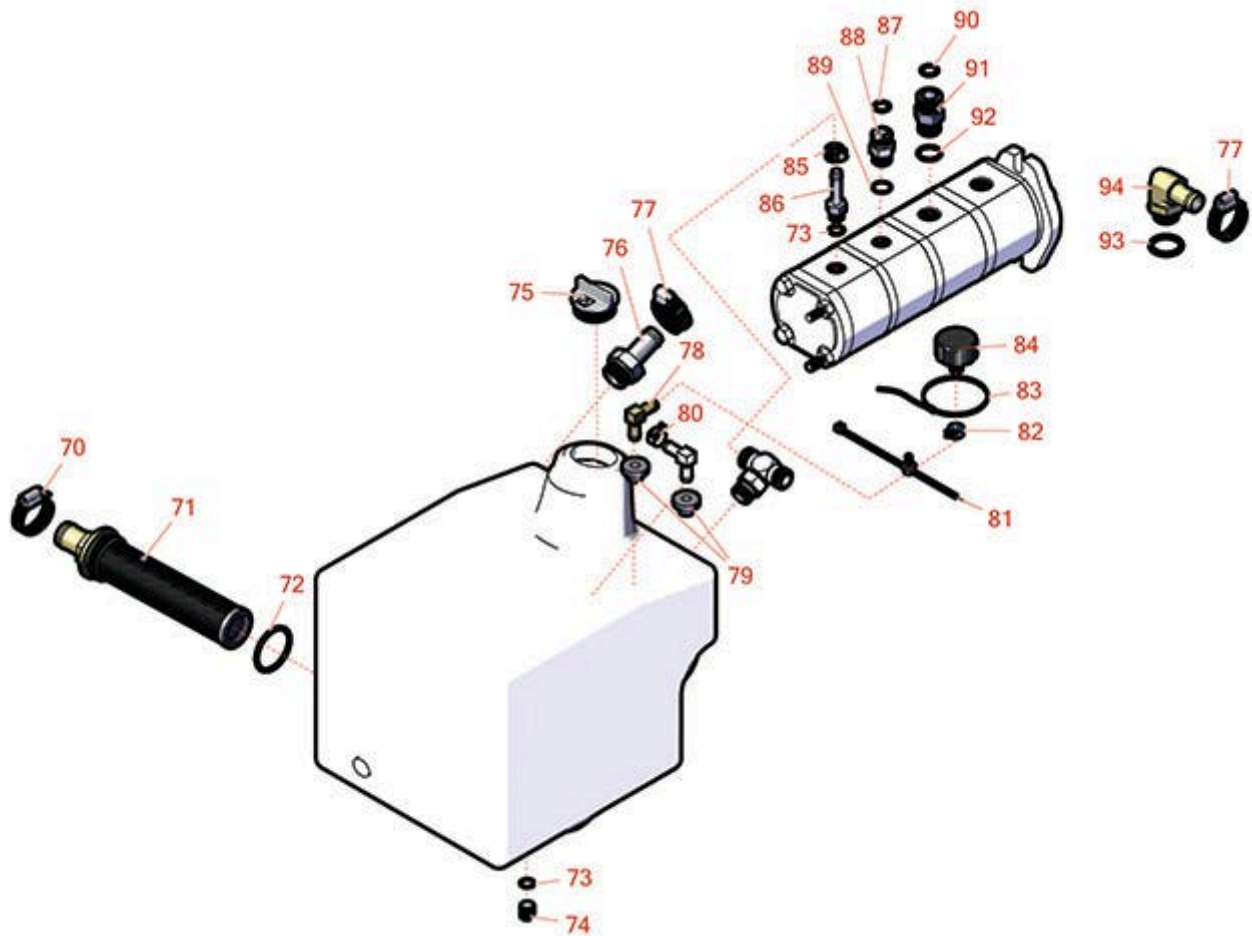

## Parts

Zero-Turn Mower Traction Unit - Model 30487  
Hydraulic Assembly

All original equipment manufacturers names and part numbers are used for identification purposes only, and we are in no way implying that our products are original equipment parts. Prices subject to change without notice.

## Parts

Zero-Turn Mower Traction Unit - Model 30487  
Hydraulic Assembly

Item No	R&R Part No.	OEM Part No.	Description	Qty Req	Order Quantity
---------	--------------	--------------	-------------	---------	----------------

# Replaces Toro Groundsmaster 7210 Parts

*Zero-Turn Mower Traction Unit - Model 30487  
Hydraulic Assembly*

Item No	R&R Part No.	OEM Part No.	Description	Qty Req	Order Quantity
85	<b>R2412-108</b>	2412-108, 97406	Clamp - Worm - 1/4 - Stainless	2	
86	<b>R353-979</b>	353-979	Fitting - Straight	1	
87	<b>R237-30</b>	23-6320, 237-30	O-Ring - Seal	1	
88	<b>R340-4</b>	340-4	Hydraulic Fitting - Male Connector	1	
89	<b>R237-79</b>	237-79	O-Ring	1	
90	<b>R237-65</b>	237-65, 237.65	O-Ring	1	
91	<b>R340-7</b>	340-7	Adapter	1	
92	<b>R237-80</b>	237-80, 327-80	O-Ring	1	
93	<b>R237-81</b>	237-81, 237.81, 327-81	O-Ring	1	
94	<b>R353-987</b>	353-987	Hydraulic Fitting - 90 Deg	2	