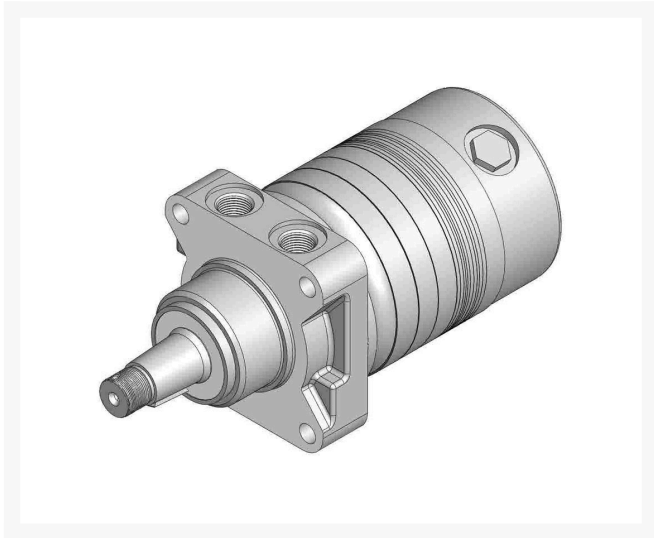

Hydraulic Motor Assy - Rear

R95-8694

Replaces
Toro 95-8694

Specifications
Manufacturer R&R Products

Fits Models
R&R Products Reel Max 331D
R&R Products Reel Max 331LP
Toro Groundsmaster 3500-D
Toro Groundsmaster 3500-G
Toro Reelmaster 3100-D
Toro Reelmaster 3550-D
Toro Reelmaster 3555-D
Toro Reelmaster 3575-D