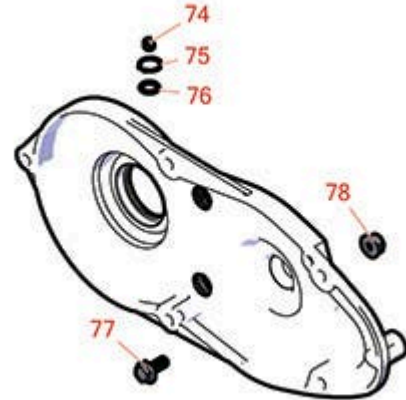

Replaces Toro Greensmaster 1000 Parts

Mower - Model 04055

Groomer Drive System - Model 04134

All original equipment manufacturers names and part numbers are used for identification purposes only, and we are in no way implying that our products are original equipment parts. Prices subject to change without notice.

Replaces Toro Greensmaster 1000 Parts

Mower - Model 04055

Groomer Drive System - Model 04134

Item No	R&R Part No.	OEM Part No.	Description	Qty Req	Order Quantity
70	R32152-2	32152-2, Jul-06	Nut-Lock, Cone	2	
71	R251-327	251-327	Bearing - Groomer Reel	4	
72	R121-4600	121-4600	Locknut - 3/8-16 Hx HD Jam Nylon Ins	1	
73	R700414	302-11, 302-19, 302-4, 32-8170	Zerk - Grease 1/4-28 45 Deg	1	
73	R302-5	21-6010, 302-11, 302-37, 302-47, 302-5, 302-57, 302-58, 302-6, 31-0300, 32-9660, 60-0800, 62-3880, 92-4181	Fitting - Grease	1	
74	R150690	108-0989	Screw - Set 1/4-20 x 1/4	1	
75	R458006	32151-61	Ring - Retaining	1	
76	R237-22	107-8844, 237-22, 237-78	O-Ring	1	
77	R3274-52	3274-24, 3274-52, 52-5890	Screw - Soc HD Cap Scr	2	
78	R119-4040	119-4040	Nut - 1/4-20 Fl Locknut	2	
79	R32121-15	21-7710, 32-8880, 32121-15	Pin - Roll 1/4 x 1-1/2	2	

Replaces Toro Greensmaster 1000 Parts

Mower - Model 04055

Groomer Drive System - Model 04134

Item No	R&R Part No.	OEM Part No.	Description	Qty Req	Order Quantity
80	R400260	01-178-0605, 18-4100, 19-8270, 323-3, 323-33, 323-34, 323-5	Bolt - Hex HD 3/8-16 x 7/8	2	
81	R3290-455	3290-455	Washer - Belleville	2	
82	R3296-49	3296-49	Locknut - 1 in 14	2	
83	R3296-4	3296-4, 3296-43, 65-9360	Locknut - ESNA 5/16-24	3	
83	R444754	01-189-0518, 3296-4	Locknut - 5/16-24 Center	3	
84	R3296-25	30-3380, 32127-21, 32127-31, 3290-160, 3290-33, 3296-13, 3296-25, 3296-45, 329645	Locknut - 1/2-13 Heavy ESNA	1	
85	R3254-8	3254-8	Washer - Lock 1/4 Int Star Z	2	