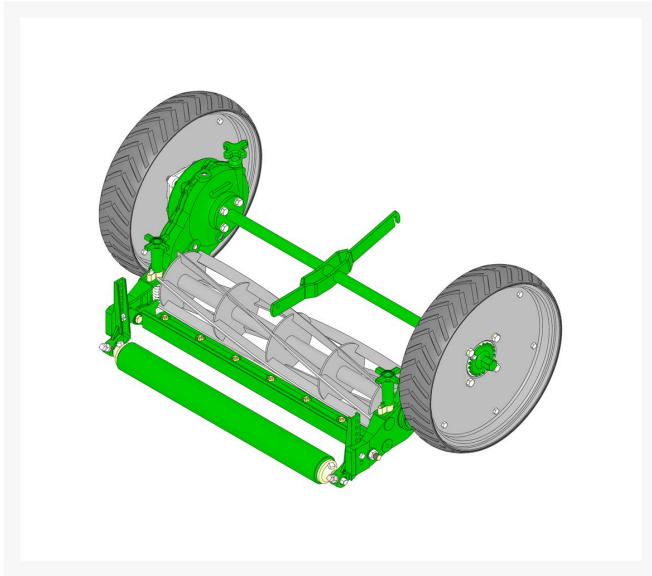

Complete Premier Cutting Unit

R81101

Details

R&R Cutting Units Complete with R502671 6 Blade Reel, R101250 Bedknife, R700500G Solid Roller & R70097B Wheel Assembly

Specifications

Manufacturer

R&R Products

Fits Models

R&R Products Power Lift 5133GD

R&R Products Power Lift 7180GD

Evergreen

C/. Bartomeu Amat, 2, Entlo 1 Terrassa, 08225
+34 931 130 054

<https://evergreen.rrproducts.com/>