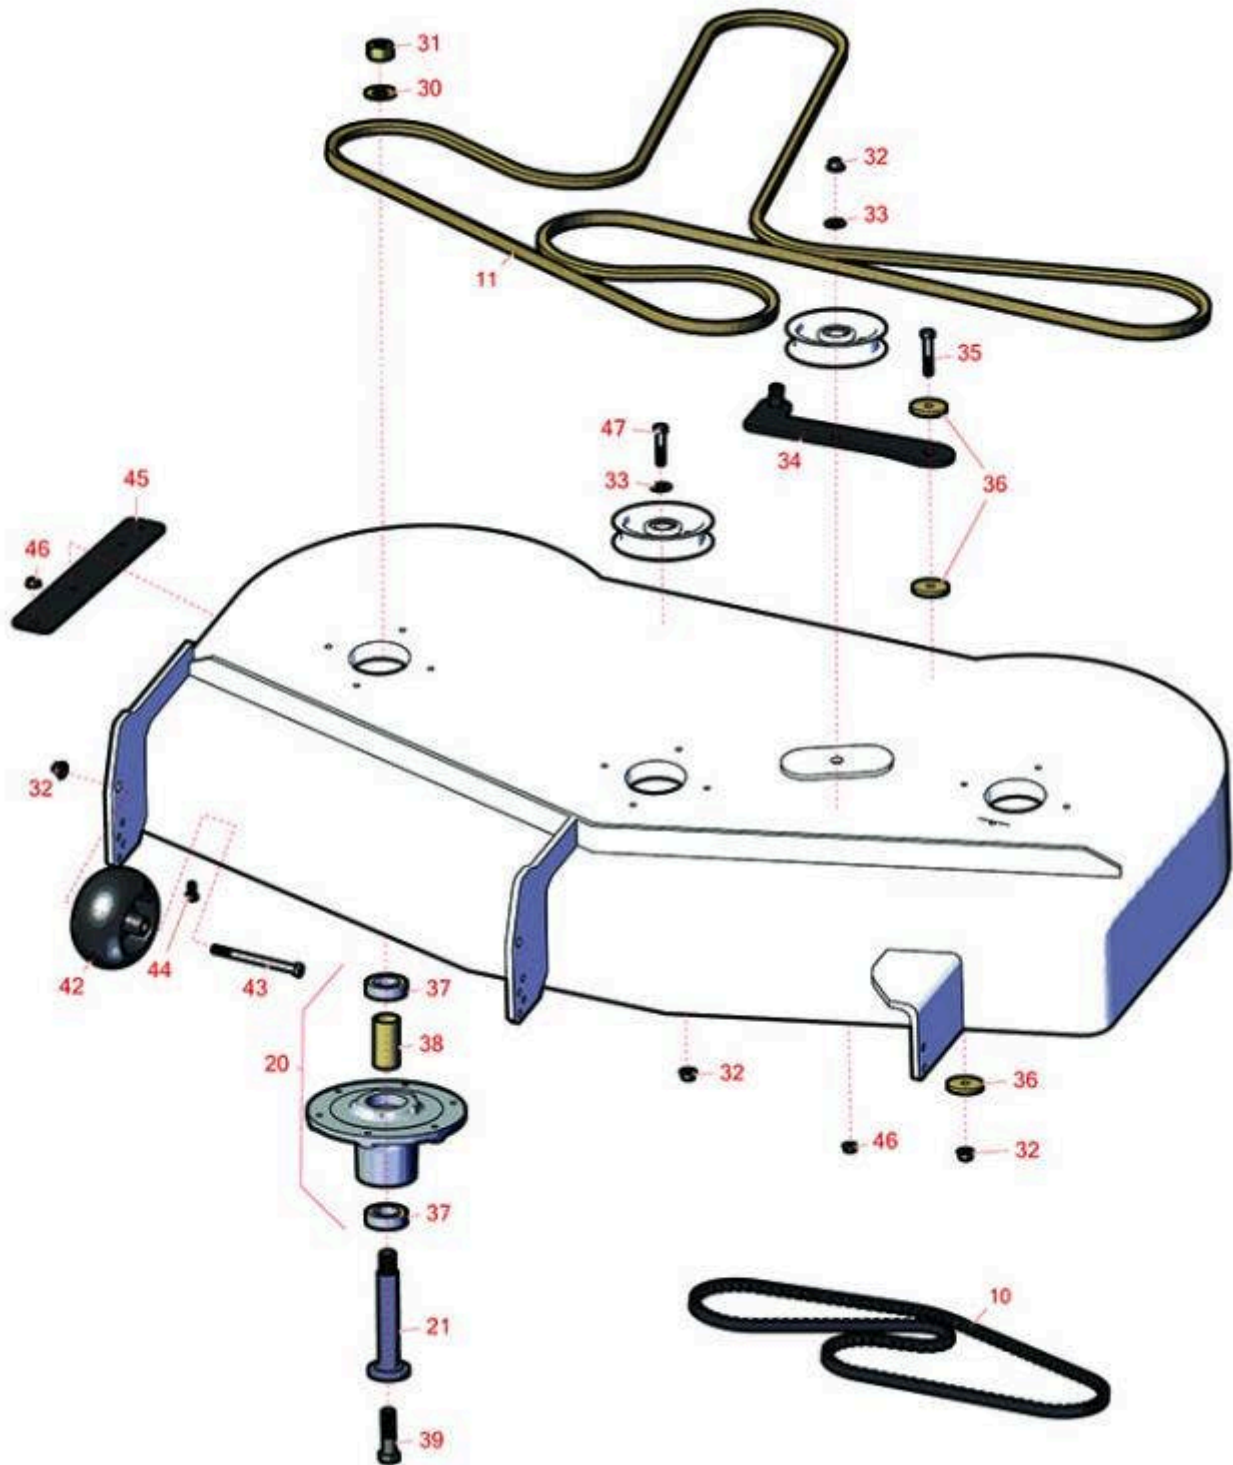

# Replaces Toro Titan ZX 4800 Parts

Zero Turn Mower with 48in Deck - Model 75304

Deck Parts

All original equipment manufacturers names and part numbers are used for identification purposes only, and we are in no way implying that our products are original equipment parts. Prices subject to change without notice.

# Replaces Toro Titan ZX 4800 Parts

Zero Turn Mower with 48in Deck - Model 75304

Deck Parts

Item No	R&R Part No.	OEM Part No.	Description	Qty Req	Order Quantity
<b>Belts &amp; Pullies</b>					
10	<b>R133-4371</b>	133-4371	Belt - V - Cogged	1	
11	<b>R133-7075</b>	133-7075	Belt - V	1	
<b>Spindles</b>					
20	<b>R139-2357</b>	120-5477, 139-2357	Spindle Assy	3	
21	<b>R115-2642</b>	115-2642	Shaft- Spindle	3	
<b>Other Parts Available</b>					
30	<b>R7-4150</b>	7-4150	Washer	3	
31	<b>R3219-7</b>	01-158-0600, 01-188-1216, 215-46, 22-18-BJC, 3219-7	Nut- 3/4-16 GR8 Hex	3	
32	<b>R104-8301</b>	104-8301, 104-9301, 109-6658, 133-7570	Locknut - 3/8-16 Nylon Flanged	6	
33	<b>R80-6990</b>	104-1050, 80-6990	Washer - Hardened	3	
34	<b>R138-7226</b>	138-7226	Idler Arm Assy	1	
35	<b>R323-10</b>	01-150-0680, 01-178-0616, 100-6663, 100-8320, 1489, 20-51-AD, 20-51-AGD, 3224-6, 323-10, 323-35, 908336	Bolt - Hex HD 3/8-16 x 2	1	
36	<b>R110-9981</b>	110-9981	Washer-Plain	3	

# Replaces Toro Titan ZX 4800 Parts

Zero Turn Mower with 48in Deck - Model 75304