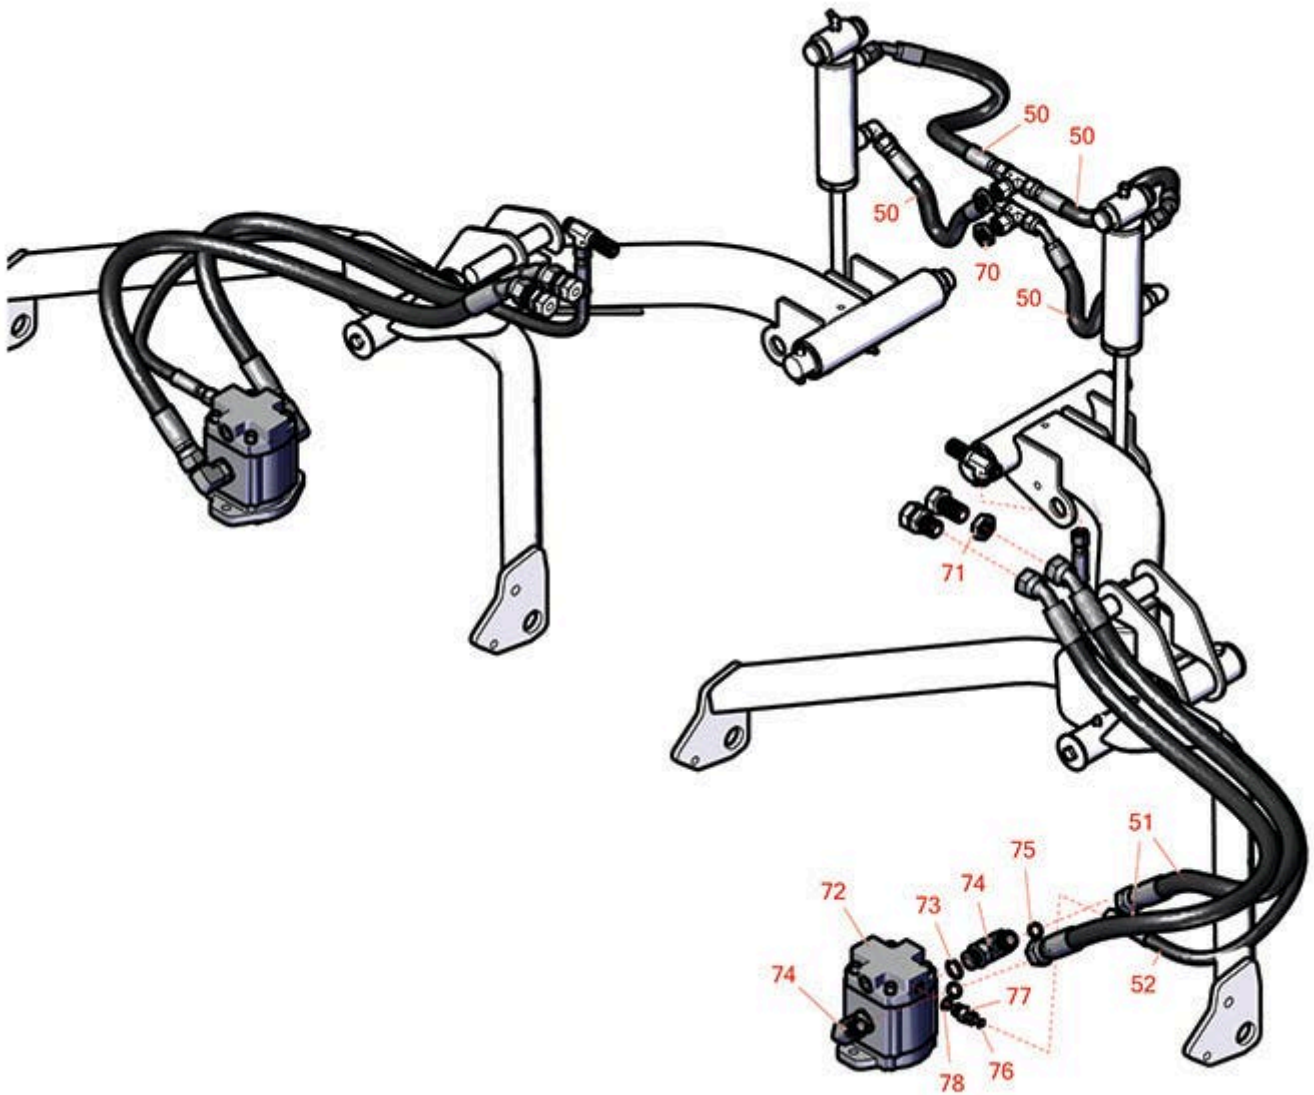

Replaces Toro Groundsmaster 4500-D

Parts

Traction Unit - Model 30893

Rear Lift Arm Hydraulics

All original equipment manufacturers names and part numbers are used for identification purposes only, and we are in no way implying that our products are original equipment parts. Prices subject to change without notice.

Replaces Toro Groundsmaster 4500-D Parts

*Traction Unit - Model 30893
Rear Lift Arm Hydraulics*

Item No	R&R Part No.	OEM Part No.	Description	Qty Req	Order Quantity
---------	--------------	--------------	-------------	---------	----------------

Hoses

50	R105-9238	105-9238	Hydraulic Hose Assy	4	
51	R104-5505	104-5505	Hydraulic Hose Assy	4	
52	R104-5502	104-5502	Hydraulic Hose Assy	2	

Other Parts Available

70	R340-70	340-70	Nut - Lock	2	
71	R340-74	340-74	Locknut - Bulkhead	4	
72	R117-5141	105-9820, 105-9872, 117-5141	Hydraulic Motor	2	
73	R237-80	237-80, 327-80	O-Ring	4	
74	R340-17	340-17	No 10 Male Orfs x No 10 Male Orb	4	
75	R237-65	237-65, 237.65	O-Ring	4	
76	R237-21	237-21, 327-21	O-Ring	2	
77	R340-92	340-92	Hydraulic Fitting - Striaight	2	
78	R237-22	107-8844, 237-22, 237-78	O-Ring	2	