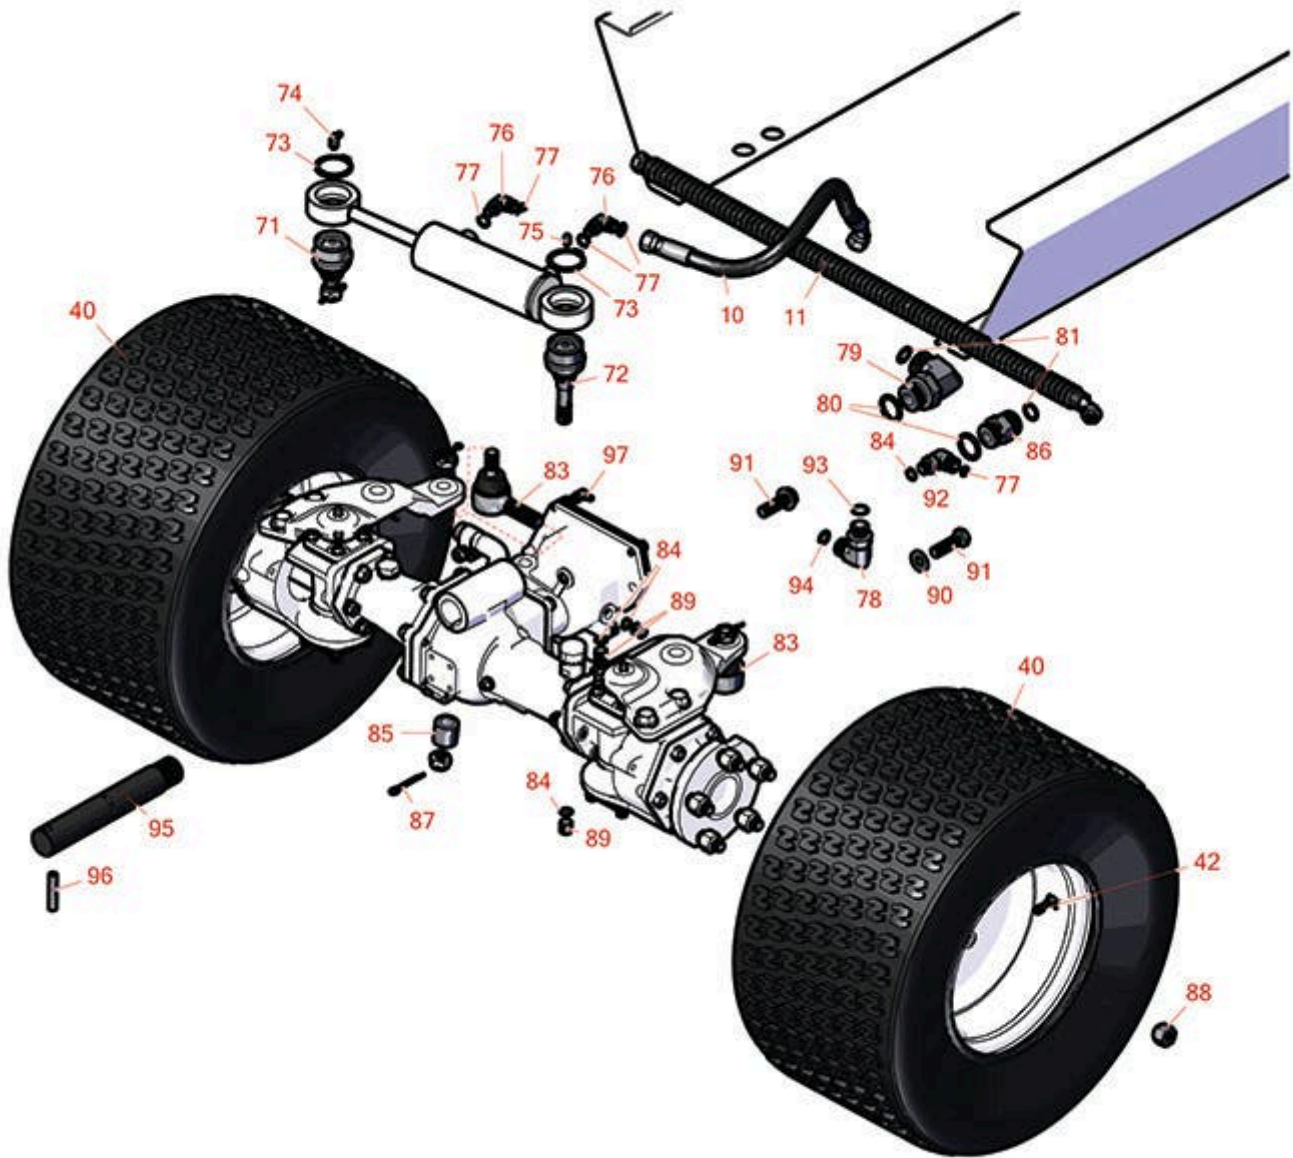

Replaces Toro Groundsmaster 4500-D

Parts

Traction Unit - Model 30893

Rear Axle

FOR MORE TIRE SELECTIONS PLEASE
CLICK ON THE TIRE ICON ABOVE.

All original equipment manufacturers names and part numbers are used for identification purposes only, and we are in no way implying that our products are original equipment parts. Prices subject to change without notice.

Replaces Toro Groundsmaster 4500-D Parts

Traction Unit - Model 30893
Rear Axle

Item No	R&R Part No.	OEM Part No.	Description	Qty Req	Order Quantity
Hoses					
10	R92-7539	92-7539	Hydraulic Hose Assy	1	
11	R125-4560	125-4560	Hose Assy	1	
Tires					
40	RCT50D362		Tire - 20x10.00-10 Nhs (4 Ply) Carlisle Turf Trac R/S	2	
40	RCT511116	115-1572	Tire - 20x10.00-10 Nhs (4 Ply) Carlisle Turf Saver	2	
42	R232-27	232-27, 232-31	Stem - Valve w/ Cap	2	
Other Parts Available					
71	R106-6774	106-6774, 92-5838, 92-5838-01	Ball Joint	1	
72	R100-3795	100-3795	Ball Joint	1	
73	R32151-104	32151-104	Ring - Retaining, Ex	2	
74	R302-60	302-60	Zerk - Grease 90 Deg.	1	
75	R302-5	21-6010, 302-11, 302-37, 302-47, 302-5, 302-57, 302-58, 302-6, 31-0300, 32-9660, 60-0800, 62-3880, 92-4181	Fitting - Grease	1	
76	R340-97	340-97	Hydraulic Fitting - 90 Deg	2	