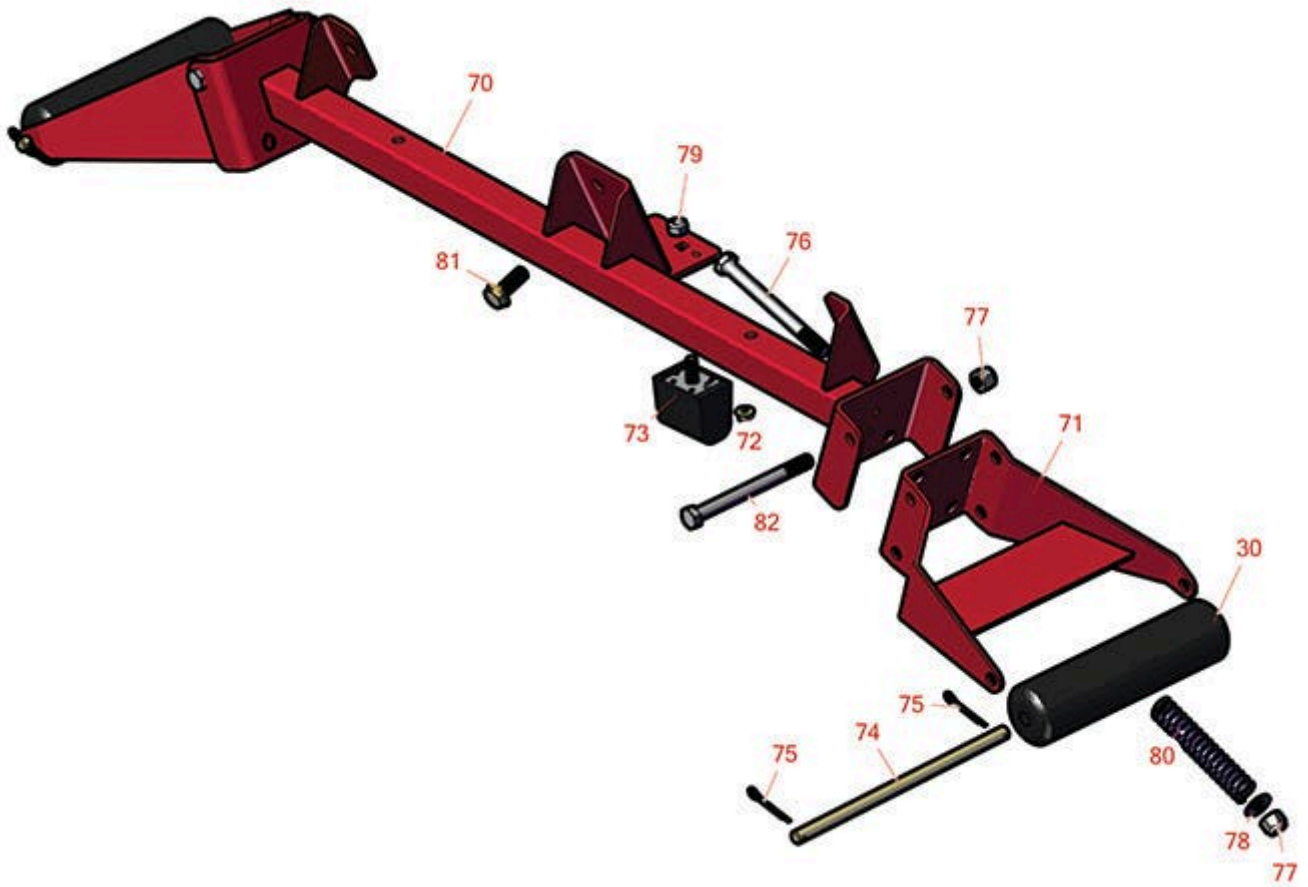

Replaces Toro Groundsmaster 4500-D

Parts

Traction Unit - Model 30893

Front Shroud

All original equipment manufacturers names and part numbers are used for identification purposes only, and we are in no way implying that our products are original equipment parts. Prices subject to change without notice.

Replaces Toro Groundsmaster 4500-D Parts

*Traction Unit - Model 30893
Front Shroud*

Item No	R&R Part No.	OEM Part No.	Description	Qty Req	Order Quantity
30	R105-9816	105-9816	Roller-Plastic	2	
70	R117-4760-01	117-4760-01	Support - Roller	1	
71	R105-3996-01	105-3996-01	Roller Support Assy	2	
72	R104-8300	104-8300, 104-8300 , 119-4041	Locknut - 5/16-18 Flanged Y/Zinc	2	
73	R87-3470	87-3470	Bumper - Rubber	1	
74	R104-5545	104-5545	Shaft- Roller	2	
75	R3272-11	01-151-0010, 01-151-0040, 28-18-D, 28-28-D, 3211-72, 3272-11	Pin - Cotter	4	
76	R325-20	01-150-1250, 01-178-0848, 325-20	Bolt - Hx HD 1/2-13 x 6	2	
77	RF5003	32127-29, 32131-5, 32132-5, 3296-23	Locknut - ESNA 1/2-13	4	
78	R3256-26	01-166-0540, 01-166-0820, 17-2530, 24-13-BD, 30-8570, 3256-26, 356206, 48-9390	Washer - 1/2 in	2	
79	R33025-00	32025-00, 33025-00	Locknut - 10mm x 1.5 Jam	1	
80	R105-3970	105-3970	Spring - Compression	2	

Replaces Toro Groundsmaster 4500-D Parts

*Traction Unit - Model 30893
Front Shroud*

Item No	R&R Part No.	OEM Part No.	Description	Qty Req	Order Quantity
81	R3234-38	3234-38	Bolt - Flanged Hex 1/2-13 x 1-1/4	3	
82	R325-22	01-150-0650, 01-178-0844, 325-21, 325-22	Bolt - Hx HD 1/2-13 x 5 1/2	2	