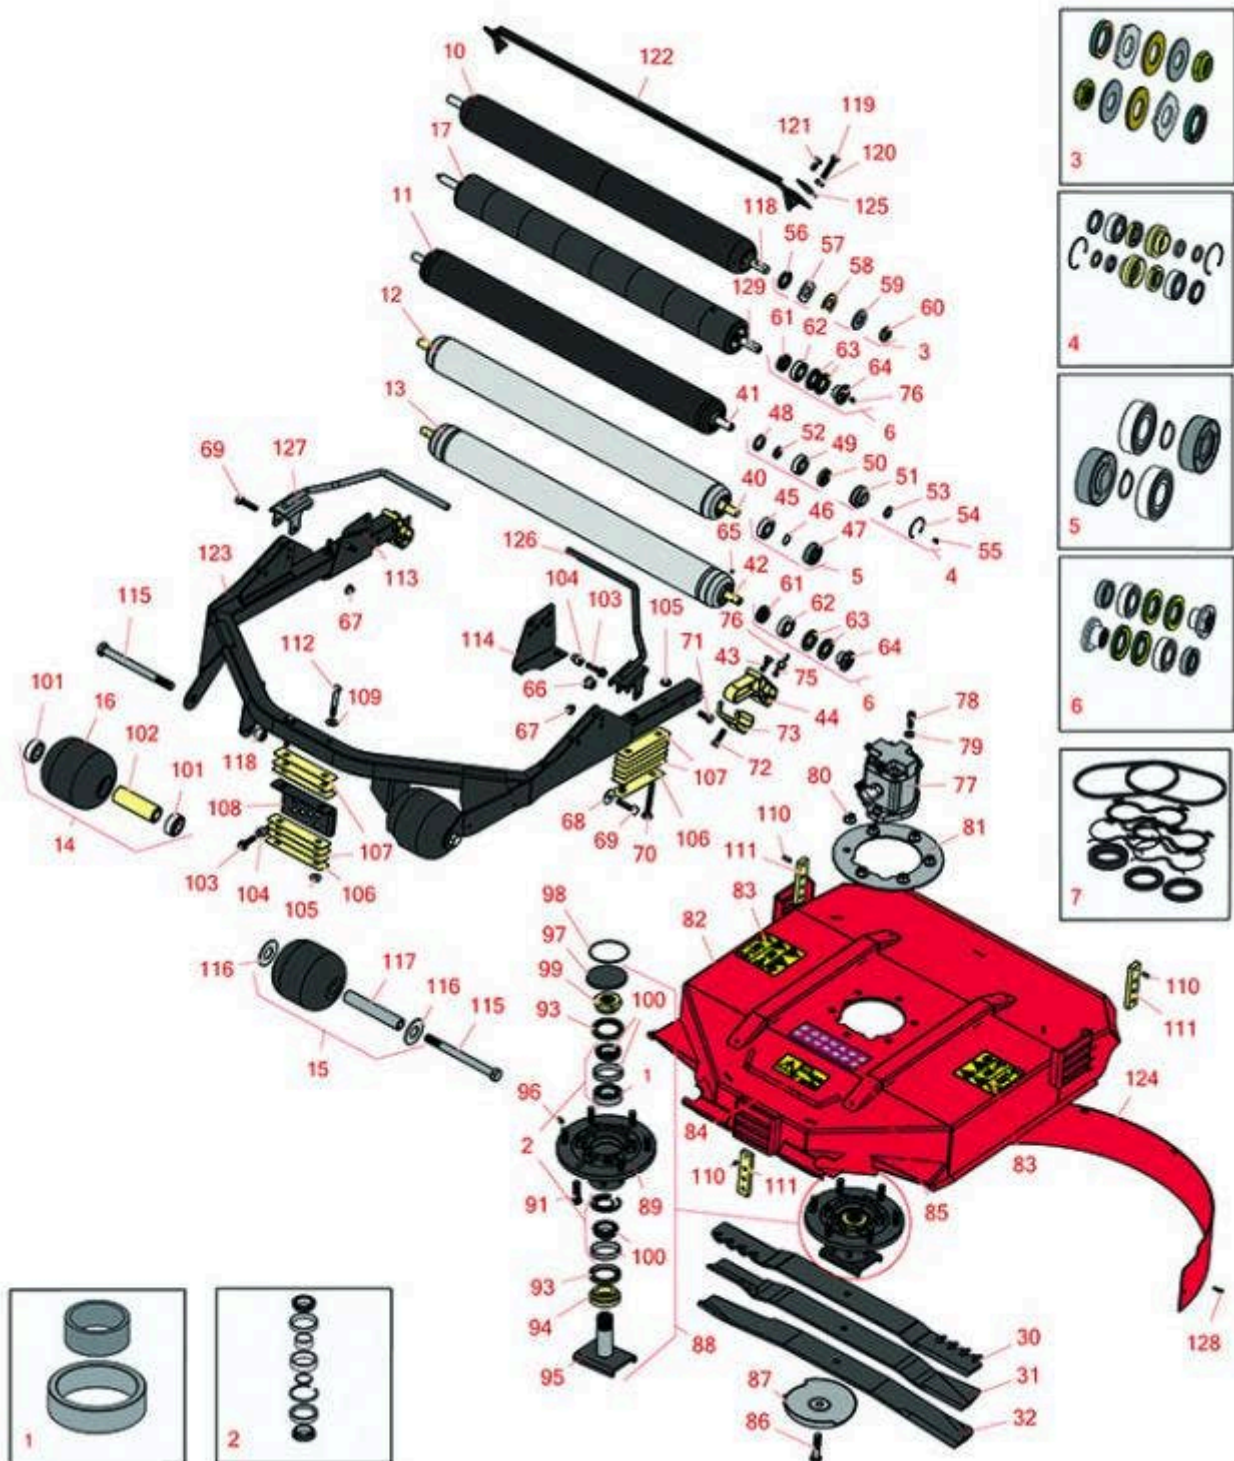

Replaces Toro Groundsmaster 4500-D

Parts

Rotary Mower - Model 30856

27in Rotary Unit - Model 30834

All original equipment manufacturers names and part numbers are used for identification purposes only, and we are in no way implying that our products are original equipment parts. Prices subject to change without notice.

Replaces Toro Groundsmaster 4500-D Parts

Rotary Mower - Model 30856
27in Rotary Unit - Model 30834

Item No	R&R Part No.	OEM Part No.	Description	Qty Req	Order Quantity
---------	--------------	--------------	-------------	---------	----------------

Replaces Toro Groundsmaster 4500-D Parts

Rotary Mower - Model 30856
27in Rotary Unit - Model 30834

Item No	R&R Part No.	OEM Part No.	Description	Qty Req	Order Quantity
72	R400264	01-150-0180, 01-178-0610, 20-48-AD, 20-48-AGD, 32-9160, 3224-3, 323-29, 323-7, 400264, 908035P	Bolt - Hex HD 3/8-16 x 1-1/4	2	
73	R107-7816	107-7816	Bracket-Skid	2	
75	R112-5270	112-5270	Screw Assy - Roller Shaft	2	
76	R302-5	21-6010, 302-11, 302-37, 302-47, 302-5, 302-57, 302-58, 302-6, 31-0300, 32-9660, 60-0800, 62-3880, 92-4181	Fitting - Grease	2	
77	R117-5141	105-9820, 105-9872, 117-5141	Hydraulic Motor	1	
78	R3274-7	3247-7, 3274-7	Bolt - Soc HD Cap 3/8-16 x 1	2	